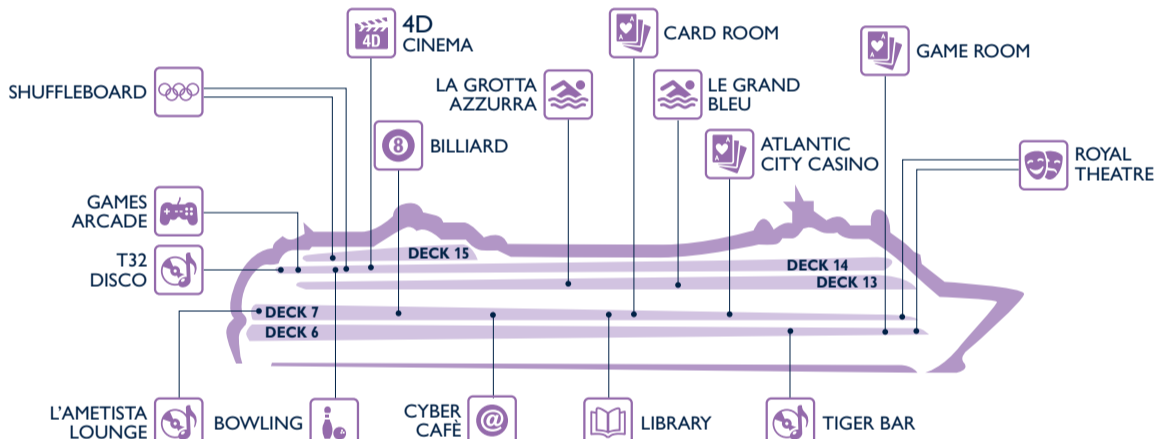

Restaurants	Deck
L'EDERA	5
L'OASI BUFFET RESTAURANT	13
ORIENTAL PLAZA	7
QUATTRO VENTI	6
SAHARA BUFFET RESTAURANT	13

Outdoor Bars	Deck
LA BARCHETTA	13
LA CONCHIGLIA BAR	13
IL BAR DEL SOLE	16

SHOPPING

Shops	Deck
ACCESSORIES SHOP	6
BOND STREET	6
EXCURSION OFFICE	6
IL RUBINO	6
L'ANGOLO DELL'OGGETTO	6

Shops	Deck
LE PARFUM	6
MSC AUREA SPA	13
MSC SHOP	6
PHOTO SHOP	7
THE MINI MALL	6

ENTERTAINMENT

Fun	Deck
4D CINEMA	14
ATLANTIC CITY CASINO	7
BOWLING	14
CARD ROOM	7
CYBER CAFÈ	7
GAMES ARCADE	14
GAME ROOM	6
L'AMETISTA LOUNGE	7
BILLIARD	7

Fun	Deck
LA GROTTA AZZURRA POOL AREA	13
LE GRAND BLEU POOL AREA	13
LIBRARY	7
ROYAL THEATRE	6
	7
SHUFFLEBOARD	14
	15
T32 DISCO	14
TIGER BAR	6

FAMILY & FUN

Family Areas	Deck
4D CINEMA	14
BOWLING	14
BABY CLUB INDOOR PLAYROOM (under 3 years)	14
CHILDREN OUTDOOR POOL & GAMES	14
JUNIORS CLUB (7-11 years)	14
KIDS' CORNER	13
LA BARCHETTA BAR	13
LA GROTTA AZZURRA POOL AREA	13

Family Areas	Deck
LE GRAND BLEU POOL AREA	13
MSC SHOP	6
ROYAL THEATRE	6
	7
SHUFFLEBOARD	14
	15
SPORT CENTER	16
TEENS CLUB (12-17 years)	14
MINICLUB	14
UNDERWATER WORLD (3-6 years)	14
VIDEO ARCADE	14

SPORT & WELLBEING