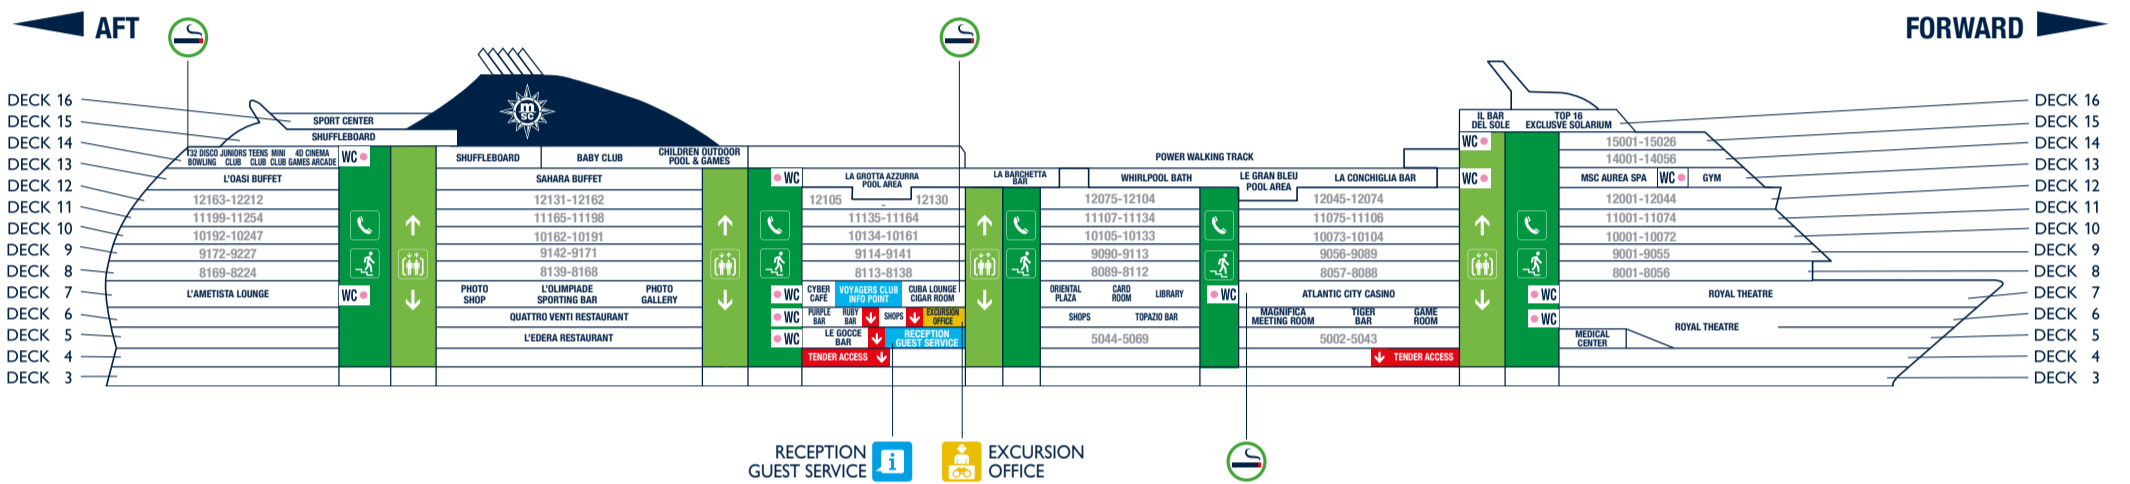

USEFUL NUMBERS	
RECEPTION - GUEST SERVICE	99
EXCURSION OFFICE	2804
MEDICAL EMERGENCY	115
MINI & JUNIORS CLUB	2877
MSC AUREA SPA	2732
JEAN LOUIS DAVID - HAIR SALON	2730
ONBOARD EMERGENCY NUMBER	2200
MSC MAGNIFICA (for ship emergency)	On your Cruise Card

TECHNICAL INFORMATION	
GROSS TONNAGE	95.128 tons
LENGTH / HEIGHT	293,80 m / 59,64 m
TOTAL NUMBER OF GUESTS	3.223
CREW MEMBERS	1.038
LIFTS	13
VOLTAGE	110/220 volts
WI-FI	Everywhere on board
POOLS	3
DECKS	16

ASSEMBLY STATION			DECK
	C	Atlantic City Casino	7
	D	Tiger Bar	6
	E	External port side middle ship	7
	F	External stbd side middle ship	7
	G	Quattro Venti Restaurant	6
	H	L'Ametista Lounge	7

INFORMATION	EXCURSION OFFICE	LIFT	STAIRS	TELEPHONE	EXIT ENTRANCE
TOILETS	CHANGING STATION	SMOKING AREAS Further restrictions may apply depending on local regulations. Please always refer to the signs available.			

DECK 16 Il Bar del Sole Sport Center TOP 16 Exclusive Solarium	DECK 14 4D Cinema Bowling Baby Club Indoor Playroom Children Outdoor Pool & Games Mini Club Underwater World Video Arcade Power Walking Track Shuffleboard T32 Disco Teens Club Juniors Club	DECK 13 La Grotta Azzurra Pool Area Gym L'Oasi Buffet Restaurant La Barchetta Bar La Conchiglia Bar Le Grand Bleu Pool Area MSC Aurea Spa Sahara Buffet Restaurant Whirlpool Bath	DECK 7 Atlantic City Casino Card Room Cuba Lounge Cigar Room Cyber Café L'Ametista Lounge L'Olimpiade Sporting Bar Library Oriental Plaza Photo Gallery Photo Shop Royal Theatre Voyagers Club Info Point	DECK 6 Excursion Office Magnifica Meeting Room Game Room Purple Bar Ruby Bar MSC Shops Tiger Bar Topazio Bar Royal Theatre Quattro Venti Restaurant	DECK 5 L'Edera Restaurant Le Gocce Bar Medical Center Reception - Guest Service
DECK 4 Tender Access					