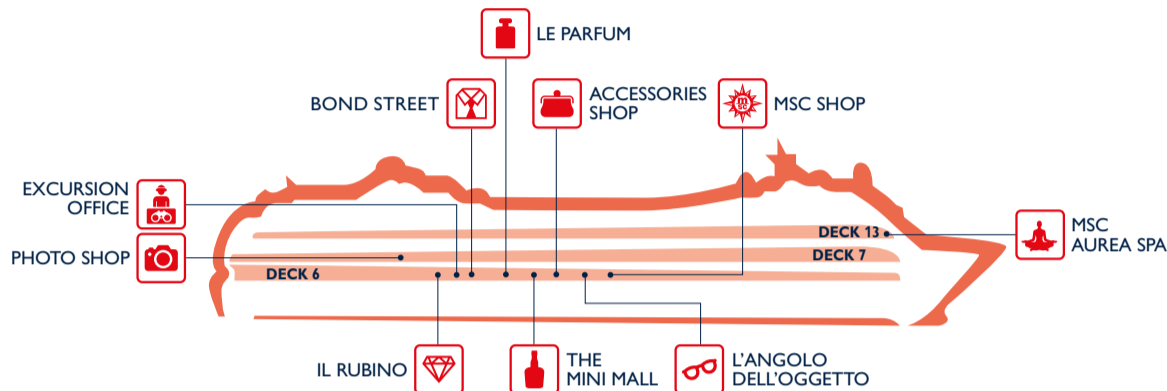

EAT & DRINK

Bars	Deck
ATLANTIC CITY CASINO	7
CUBA LOUNGE CIGAR ROOM	7
L'AMETISTA LOUNGE	7
L'OLIMPIADE SPORTING BAR	7
LE GOCCE BAR	5
PURPLE BAR	6
RUBY BAR	6
SPA BAR	13
T32 DISCO	14
TIGER BAR	6
TOPAZIO BAR	6

Restaurants	Deck
L'EDERA	5
L'OASI BUFFET RESTAURANT	13
ORIENTAL PLAZA	7
QUATTRO VENTI	6
SAHARA BUFFET RESTAURANT	13

Outdoor Bars	Deck
LA BARCHETTA	13
LA CONCHIGLIA BAR	13
IL BAR DEL SOLE	16

SHOPPING

Shops	Deck
ACCESSORIES SHOP	6
BOND STREET	6
EXCURSION OFFICE	6
IL RUBINO	6
L'ANGOLO DELL'OGGETTO	6

Shops	Deck
LE PARFUM	6
MSC AUREA SPA	13
MSC SHOP	6
PHOTO SHOP	7
THE MINI MALL	6

ENTERTAINMENT

Fun	Deck
4D CINEMA	14
ATLANTIC CITY CASINO	7
BOWLING	14
CARD ROOM	7
CYBER CAFÈ	7
GAMES ARCADE	14
GAME ROOM	6
L'AMETISTA LOUNGE	7
BILLIARD	7

Fun	Deck
LA GROTTA AZZURRA POOL AREA	13
LE GRAND BLEU POOL AREA	13
LIBRARY	7
ROYAL THEATRE	6
	7
SHUFFLEBOARD	14
	15
T32 DISCO	14
TIGER BAR	6

FAMILY & FUN

Family Areas	Deck
4D CINEMA	14
BOWLING	14
BABY CLUB INDOOR PLAYROOM (under 3 years)	14
CHILDREN OUTDOOR POOL & GAMES	14
JUNIORS CLUB (7-11 years)	14
KIDS' CORNER	13
LA BARCHETTA BAR	13
LA GROTTA AZZURRA POOL AREA	13