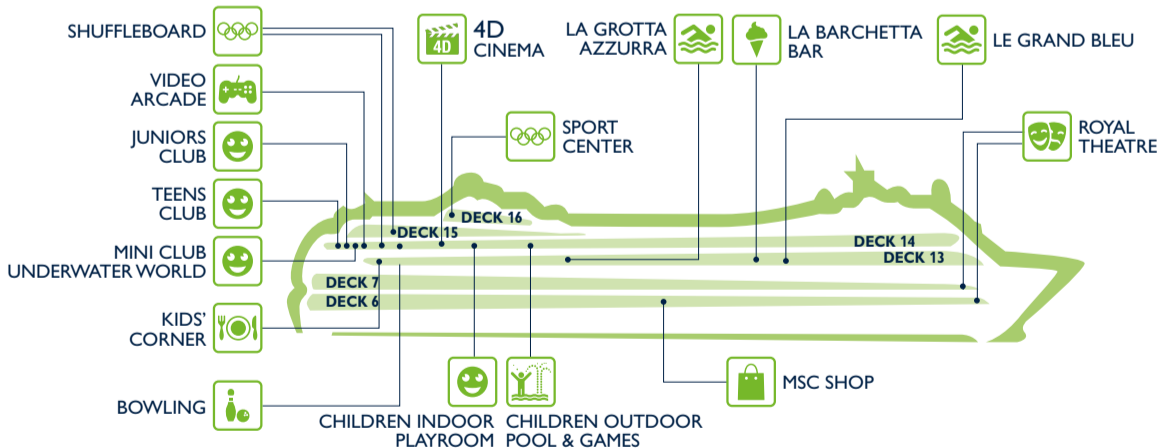

Restaurants	Deck
L'EDERA	5
L'OASI BUFFET RESTAURANT	13
ORIENTAL PLAZA	7
QUATTRO VENTI	6
SAHARA BUFFET RESTAURANT	13

Outdoor Bars	Deck
LA BARCHETTA	13
LA CONCHIGLIA BAR	13
IL BAR DEL SOLE	16

SHOPPING

Shops	Deck
ACCESSORIES SHOP	6
BOND STREET	6
EXCURSION OFFICE	6
IL RUBINO	6
L'ANGOLO DELL'OGGETTO	6

Shops	Deck
LE PARFUM	6
MSC AUREA SPA	13
MSC SHOP	6
PHOTO SHOP	7
THE MINI MALL	6

ENTERTAINMENT

Fun	Deck
4D CINEMA	14
ATLANTIC CITY CASINO	7
BOWLING	14
CARD ROOM	7
CYBER CAFÈ	7
GAMES ARCADE	14
GAME ROOM	6
L'AMETISTA LOUNGE	7
BILLIARD	7

Fun	Deck
LA GROTTA AZZURRA POOL AREA	13
LE GRAND BLEU POOL AREA	13
LIBRARY	7
ROYAL THEATRE	6
	7
SHUFFLEBOARD	14
	15
T32 DISCO	14
TIGER BAR	6

FAMILY & FUN

Family Areas	Deck
4D CINEMA	14
BOWLING	14
BABY CLUB INDOOR PLAYROOM (under 3 years)	14
CHILDREN OUTDOOR POOL & GAMES	14
JUNIORS CLUB (7-11 years)	14
KIDS' CORNER	13
LA BARCHETTA BAR	13
LA GROTTA AZZURRA POOL AREA	13

Family Areas	Deck
LE GRAND BLEU POOL AREA	13
MSC SHOP	6
ROYAL THEATRE	6
	7
SHUFFLEBOARD	14
	15
SPORT CENTER	16
TEENS CLUB (12-17 years)	14
MINICLUB	14
UNDERWATER WORLD (3-6 years)	14
VIDEO ARCADE	14

SPORT & WELLBEING