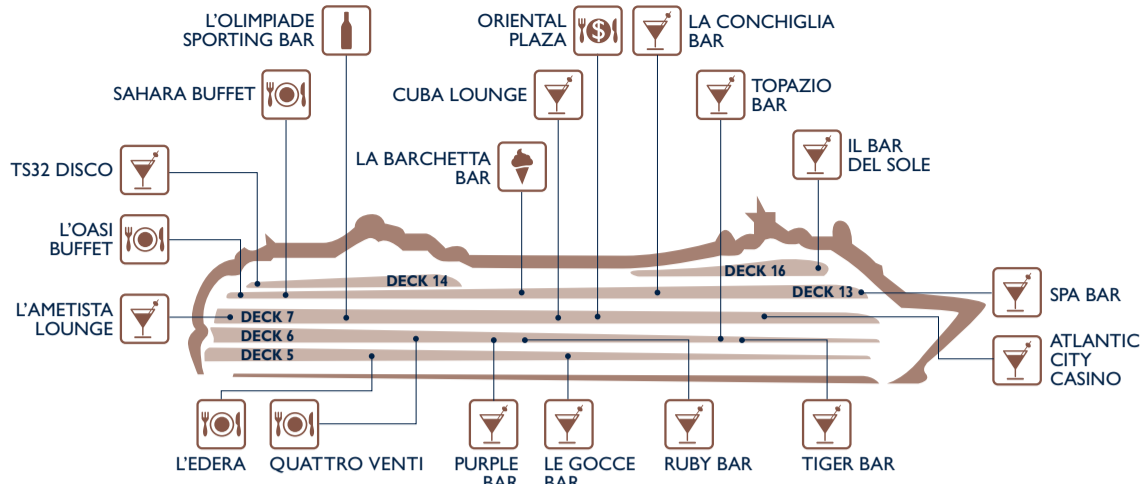

ASSEMBLY STATION			DECK
	C	Atlantic City Casino	7
	D	Tiger Bar	6
	E	External port side middle ship	7
	F	External stbd side middle ship	7
	G	Quattro Venti Restaurant	6
	H	L'Ametista Lounge	7

INFORMATION	EXCURSION OFFICE	LIFT	STAIRS	TELEPHONE	EXIT ENTRANCE
TOILETS	CHANGING STATION	SMOKING AREAS Further restrictions may apply depending on local regulations. Please always refer to the signs available.			

DECK 16 Il Bar del Sole Sport Center TOP 16 Exclusive Solarium	DECK 14 4D Cinema Bowling Baby Club Indoor Playroom Children Outdoor Pool & Games Mini Club Underwater World Video Arcade Power Walking Track Shuffleboard T32 Disco Teens Club Juniors Club	DECK 13 La Grotta Azzurra Pool Area Gym L'Oasi Buffet Restaurant La Barchetta Bar La Conchiglia Bar Le Grand Bleu Pool Area MSC Aurea Spa Sahara Buffet Restaurant Whirlpool Bath	DECK 7 Atlantic City Casino Card Room Cuba Lounge Cigar Room Cyber Café L'Ametista Lounge L'Olimpiade Sporting Bar Library Oriental Plaza Photo Gallery Photo Shop Royal Theatre Voyagers Club Info Point	DECK 6 Excursion Office Magnifica Meeting Room Game Room Purple Bar Ruby Bar MSC Shops Tiger Bar Topazio Bar Royal Theatre Quattro Venti Restaurant	DECK 5 L'Edera Restaurant Le Gocce Bar Medical Center Reception - Guest Service
DECK 4 Tender Access					

EAT & DRINK

Bars	Deck
ATLANTIC CITY CASINO	7
CUBA LOUNGE CIGAR ROOM	7
L'AMETISTA LOUNGE	7
L'OLIMPIADE SPORTING BAR	7
LE GOCCE BAR	5
PURPLE BAR	6
RUBY BAR	6
SPA BAR	13
T32 DISCO	14
TIGER BAR	6
TOPAZIO BAR	6

Restaurants	Deck
L'EDERA	5
L'OASI BUFFET RESTAURANT	13
ORIENTAL PLAZA	7
QUATTRO VENTI	6
SAHARA BUFFET RESTAURANT	13

Outdoor Bars	Deck
LA BARCHETTA	13
LA CONCHIGLIA BAR	13
IL BAR DEL SOLE	16

SHOPPING

Shops	Deck
ACCESSORIES SHOP	6
BOND STREET	6
EXCURSION OFFICE	6
IL RUBINO	6
L'ANGOLO DELL'OGGETTO	6