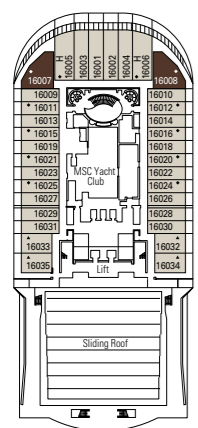

DECK 16
ACQUAMARINA