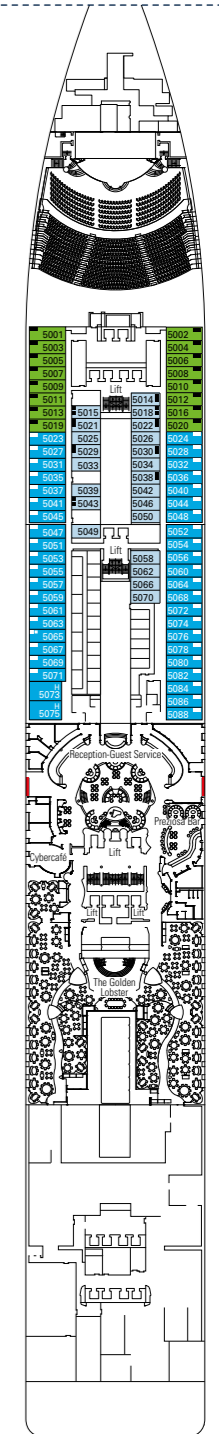

DECK 5
CORALLO