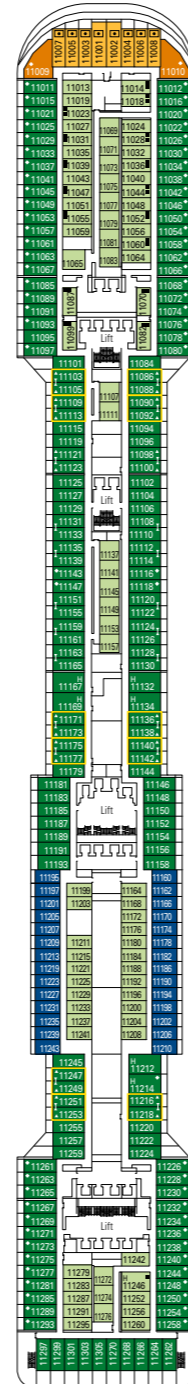

# MSC Preziosa

Use the deck plans to select your ideal cabin. Choose the deck you wish then use the colours to identify the category of accommodation you desire

1751 CABINS | 4345 GUESTS

Data and descriptions are subject to change and will be verified at the time of booking.

All cabins have one double bed convertible to two single beds.  
 3<sup>rd</sup> bed available in all categories. 4<sup>th</sup> bed available in all categories.  
<sup>o</sup>The cabins 8134, 8136, 8137, 8138, 8139, 8140, 8141, 8143 have partial views. <sup>o</sup>Sealed panoramic window.

DECK 16  
ACQUAMARINA

DECK 15  
CRISTALLO

DECK 13  
AMETISTA

DECK 12  
OPALE

DECK 11  
GIADA

DECK 10  
TORMALINA

DECK 9  
AGATA

DECK 8  
ONICE

DECK 5  
CORALLO