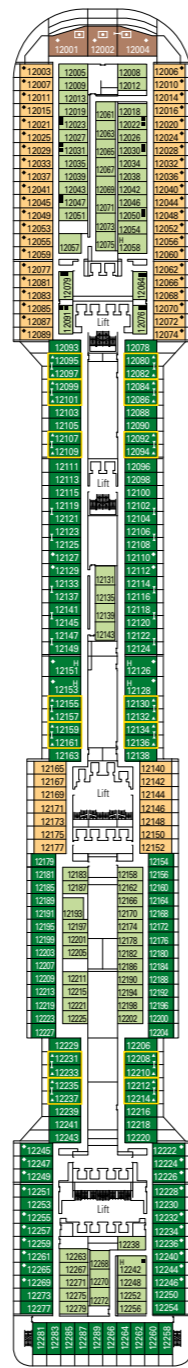

DECK 12
OPALE