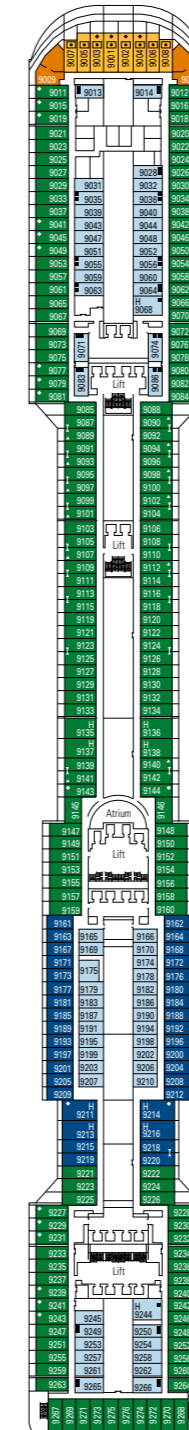

# MSC Preziosa

Use the deck plans to select your ideal cabin. Choose the deck you wish then use the colours to identify the category of accommodation you desire

1751 CABINS | 4345 GUESTS

Data and descriptions are subject to change and will be verified at the time of booking.

All cabins have one double bed convertible to two single beds.  
 3<sup>rd</sup> bed available in all categories. 4<sup>th</sup> bed available in all categories.  
<sup>o</sup>The cabins 8134, 8136, 8137, 8138, 8139, 8140, 8141, 8143 have partial views. <sup>o</sup>Sealed panoramic window.

## LEGEND

- ▲ Sofa bed
- ◆ Double sofa bed
- 3<sup>rd</sup> bed is a bunk bed
- 3<sup>rd</sup> and 4<sup>th</sup> bed are bunks
- ↔ Connecting Cabins
- ◻ Executive & Family Suite MSC Yacht Club / Suite Aurea with panoramic sealed window
- H Cabin for guests with disabilities or reduced mobility
- ⊙ Cabins with restricted views

DECK 16  
ACQUAMARINA

DECK 15  
CRISTALLO

DECK 13  
AMETISTA

DECK 12  
OPALE

DECK 11  
GIADA

DECK 10  
TORMALINA

DECK 9  
AGATA

DECK 8  
ONICE