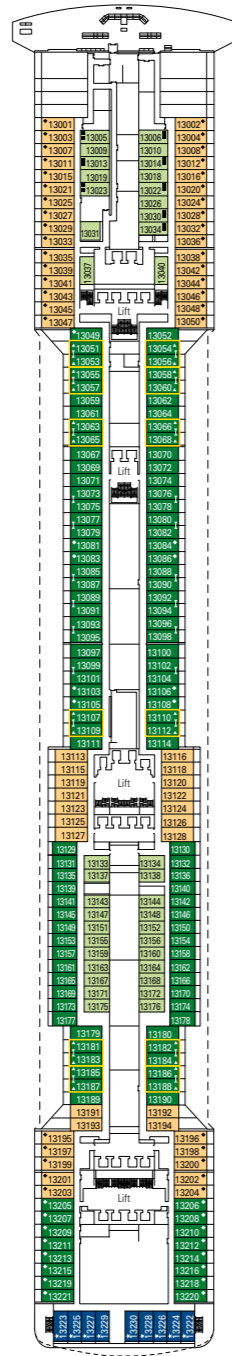

DECK 13
AMETISTA