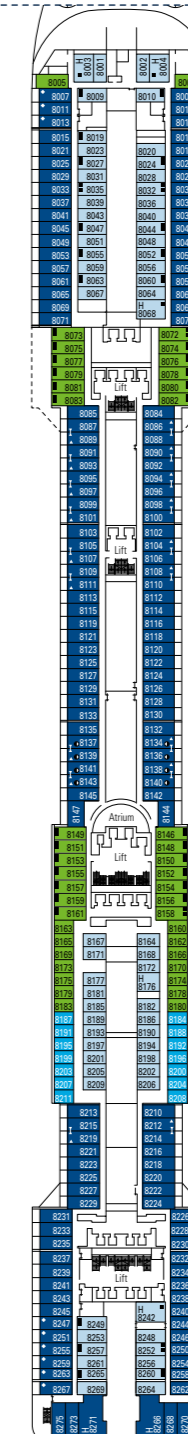

# MSC Preziosa

Use the deck plans to select your ideal cabin. Choose the deck you wish then use the colours to identify the category of accommodation you desire

1751 CABINS | 4345 GUESTS

Data and descriptions are subject to change and will be verified at the time of booking.

All cabins have one double bed convertible to two single beds.  
 3<sup>rd</sup> bed available in all categories. 4<sup>th</sup> bed available in all categories.  
<sup>o</sup>The cabins 8134, 8136, 8137, 8138, 8139, 8140, 8141, 8143 have partial views. <sup>o</sup>Sealed panoramic window.

## LEGEND

- ▲ Sofa bed
- ◆ Double sofa bed
- 3<sup>rd</sup> bed is a bunk bed
- 3<sup>rd</sup> and 4<sup>th</sup> bed are bunks
- ↔ Connecting Cabins
- ◻ Executive & Family Suite MSC Yacht Club / Suite Aurea with panoramic sealed window
- H Cabin for guests with disabilities or reduced mobility
- ⊙ Cabins with restricted views

DECK 16  
ACQUAMARINA

DECK 15  
CRISTALLO

DECK 13  
AMETISTA

DECK 12  
OPALE

DECK 11  
GIADA

DECK 10  
TORMALINA

DECK 9  
AGATA

DECK 8  
ONICE