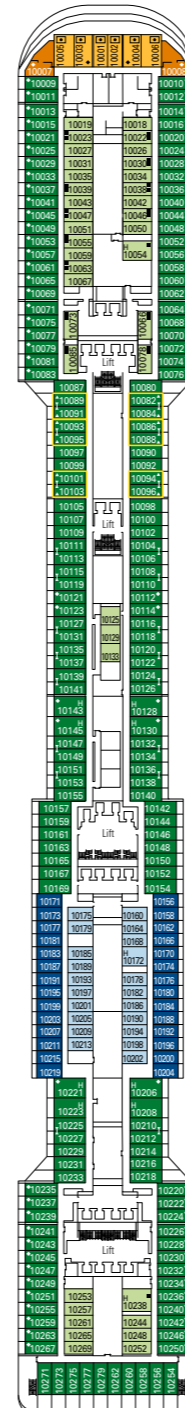

# MSC Preziosa

Use the deck plans to select your ideal cabin. Choose the deck you wish then use the colours to identify the category of accommodation you desire

1751 CABINS | 4345 GUESTS

Data and descriptions are subject to change and will be verified at the time of booking.

All cabins have one double bed convertible to two single beds.  
 3<sup>rd</sup> bed available in all categories. 4<sup>th</sup> bed available in all categories.  
<sup>o</sup>The cabins 8134, 8136, 8137, 8138, 8139, 8140, 8141, 8143 have partial views. <sup>o</sup>Sealed panoramic window.

## LEGEND

- ▲ Sofa bed
- ◆ Double sofa bed
- 3<sup>rd</sup> bed is a bunk bed
- 3<sup>rd</sup> and 4<sup>th</sup> bed are bunks
- ↔ Connecting Cabins
- ◻ Executive & Family Suite MSC Yacht Club / Suite Aurea with panoramic sealed window
- H Cabin for guests with disabilities or reduced mobility
- ⊙ Cabins with restricted views

DECK 16  
ACQUAMARINA

DECK 15  
CRISTALLO

DECK 13  
AMETISTA

DECK 12  
OPALE

DECK 11  
GIADA

DECK 10  
TORMALINA

DECK 9  
AGATA

DECK 8  
ONICE