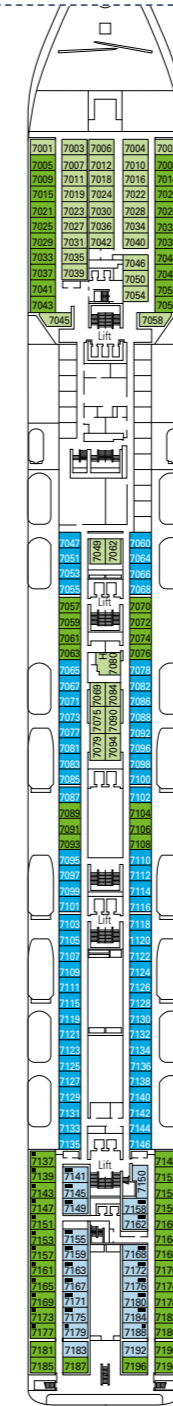

MSC Opera

Use the deck plans to select your ideal cabin. Choose the deck you wish then use the colours to identify the category of accommodation you desire.

1075 CABINS | 2679 GUESTS

Data and descriptions are subject to change and will be verified at the time of booking.

All cabins have one double bed convertible to two single beds, except cabins for guests with disabilities or reduced mobility (H).
 3rd bed available in all categories (except Balcony Bella, Balcony Fantastica, Balcony Aurea)
 4th bed available in Interior Bella, Interior Fantastica, Ocean View Fantastica

LEGEND

- ▲ Sofa bed
- 3rd bed is a bunk bed
- 3rd and 4th bed are bunks
- H Cabin for guests with disabilities or reduced mobility
- ↔ Connecting Cabins

DECK 13
MINIGOLF

DECK 12
LA BOHEME

DECK 11
TOSCA

DECK 10
TURANDOT

DECK 9
NORMA

DECK 8
LA TRAVIATA

DECK 7
RIGOLETTO

DECK 6
OTELLO

DECK 5
AIDA