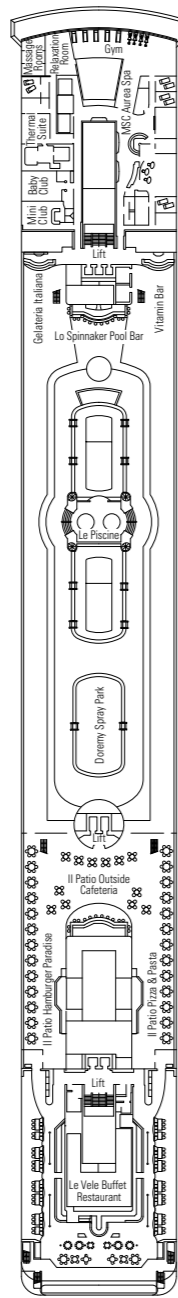

MSC Opera

Use the deck plans to select your ideal cabin. Choose the deck you wish then use the colours to identify the category of accommodation you desire.

1075 CABINS | 2679 GUESTS

Data and descriptions are subject to change and will be verified at the time of booking.

All cabins have one double bed convertible to two single beds, except cabins for guests with disabilities or reduced mobility (H).
 3rd bed available in all categories (except Balcony Bella, Balcony Fantastica, Balcony Aurea)
 4th bed available in Interior Bella, Interior Fantastica, Ocean View Fantastica

LEGEND

- ▲ Sofa bed
- 3rd bed is a bunk bed
- 3rd and 4th bed are bunks
- H Cabin for guests with disabilities or reduced mobility
- ↔ Connecting Cabins

DECK 13
MINIGOLF

DECK 12
LA BOHEME

DECK 11
TOSCA

DECK 10
TURANDOT

DECK 9
NORMA

DECK 8
LA TRAVIATA

DECK 7
RIGOLETTO

DECK 6
OTELLO

DECK 5
AIDA