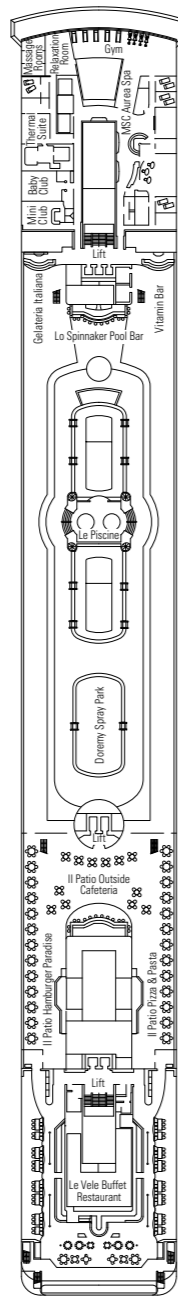

# MSC Opera

Use the deck plans to select your ideal cabin. Choose the deck you wish then use the colours to identify the category of accommodation you desire.

1075 CABINS | 2679 GUESTS

Data and descriptions are subject to change and will be verified at the time of booking.

All cabins have one double bed convertible to two single beds, except cabins for guests with disabilities or reduced mobility (H).  
 3<sup>rd</sup> bed available in all categories (except Balcony Bella, Balcony Fantastica, Balcony Aurea)  
 4<sup>th</sup> bed available in Interior Bella, Interior Fantastica, Ocean View Fantastica

## LEGEND

- ▲ Sofa bed
- 3<sup>rd</sup> bed is a bunk bed
- 3<sup>rd</sup> and 4<sup>th</sup> bed are bunks
- H Cabin for guests with disabilities or reduced mobility
- ↔ Connecting Cabins

DECK 13  
MINIGOLF

DECK 12  
LA BOHEME

DECK 11  
TOSCA

DECK 10  
TURANDOT

DECK 9  
NORMA

DECK 8  
LA TRAVIATA

DECK 7  
RIGOLETTO

DECK 6  
OTELLO

DECK 5  
AIDA