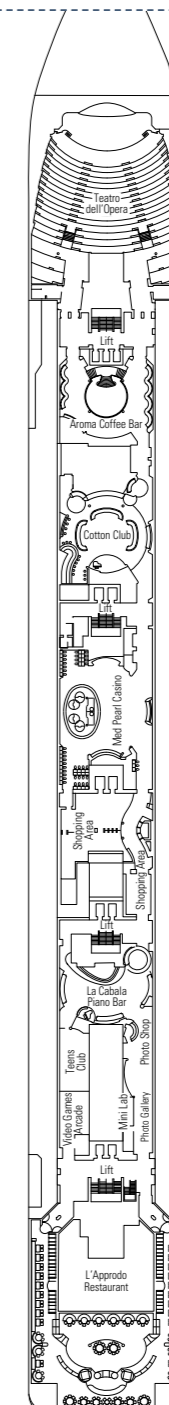

# MSC Opera

Use the deck plans to select your ideal cabin. Choose the deck you wish then use the colours to identify the category of accommodation you desire.

1075 CABINS | 2679 GUESTS

Data and descriptions are subject to change and will be verified at the time of booking.

All cabins have one double bed convertible to two single beds, except cabins for guests with disabilities or reduced mobility (H).  
 3<sup>rd</sup> bed available in all categories (except Balcony Bella, Balcony Fantastica, Balcony Aurea)  
 4<sup>th</sup> bed available in Interior Bella, Interior Fantastica, Ocean View Fantastica

## LEGEND

- ▲ Sofa bed
- 3<sup>rd</sup> bed is a bunk bed
- 3<sup>rd</sup> and 4<sup>th</sup> bed are bunks
- H Cabin for guests with disabilities or reduced mobility
- ↔ Connecting Cabins

DECK 13  
MINIGOLF

DECK 12  
LA BOHEME

DECK 11  
TOSCA

DECK 10  
TURANDOT

DECK 9  
NORMA

DECK 8  
LA TRAVIATA

DECK 7  
RIGOLETTO

DECK 6  
OTELLO

DECK 5  
AIDA