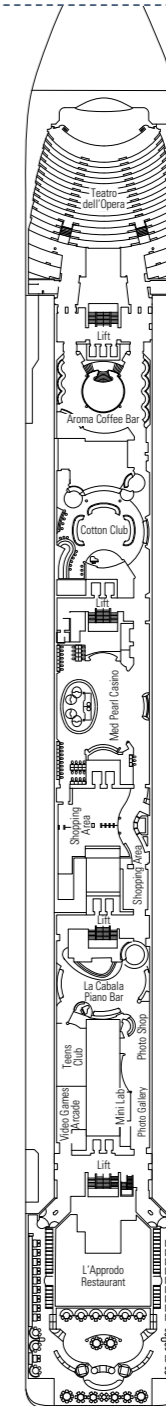

MSC Opera

Use the deck plans to select your ideal cabin. Choose the deck you wish then use the colours to identify the category of accommodation you desire.

1075 CABINS | 2679 GUESTS

Data and descriptions are subject to change and will be verified at the time of booking.

All cabins have one double bed convertible to two single beds, except cabins for guests with disabilities or reduced mobility (H).
 3rd bed available in all categories (except Balcony Bella, Balcony Fantastica, Balcony Aurea)
 4th bed available in Interior Bella, Interior Fantastica, Ocean View Fantastica

LEGEND

- ▲ Sofa bed
- 3rd bed is a bunk bed
- 3rd and 4th bed are bunks
- H Cabin for guests with disabilities or reduced mobility
- ↔ Connecting Cabins

DECK 13
MINIGOLF

DECK 12
LA BOHEME

DECK 11
TOSCA

DECK 10
TURANDOT

DECK 9
NORMA

DECK 8
LA TRAVIATA

DECK 7
RIGOLETTO

DECK 6
OTELLO

DECK 5
AIDA