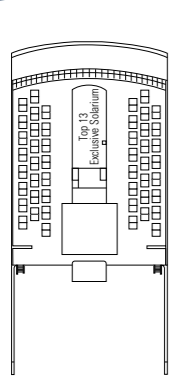

MSC Opera

Use the deck plans to select your ideal cabin. Choose the deck you wish then use the colours to identify the category of accommodation you desire.

1075 CABINS | 2679 GUESTS

Data and descriptions are subject to change and will be verified at the time of booking.

All cabins have one double bed convertible to two single beds, except cabins for guests with disabilities or reduced mobility (H).
 3rd bed available in all categories (except Balcony Bella, Balcony Fantastica, Balcony Aurea)
 4th bed available in Interior Bella, Interior Fantastica, Ocean View Fantastica

LEGEND

- ▲ Sofa bed
- 3rd bed is a bunk bed
- 3rd and 4th bed are bunks
- H Cabin for guests with disabilities or reduced mobility
- ↔ Connecting Cabins

DECK 13
MINIGOLF

DECK 12
LA BOHEME

DECK 11
TOSCA

DECK 10
TURANDOT