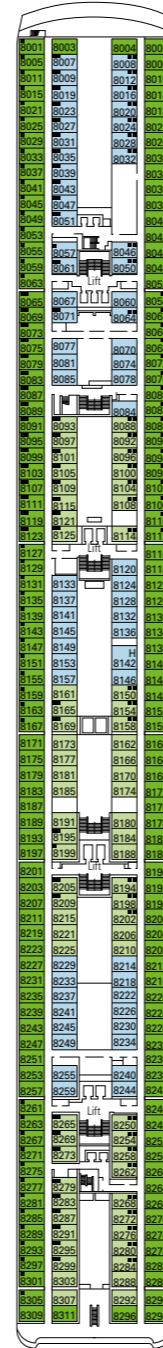

MSC Opera

Use the deck plans to select your ideal cabin. Choose the deck you wish then use the colours to identify the category of accommodation you desire.

1075 CABINS | 2679 GUESTS

Data and descriptions are subject to change and will be verified at the time of booking.

All cabins have one double bed convertible to two single beds, except cabins for guests with disabilities or reduced mobility (H).
 3rd bed available in all categories (except Balcony Bella, Balcony Fantastica, Balcony Aurea)
 4th bed available in Interior Bella, Interior Fantastica, Ocean View Fantastica

LEGEND

- ▲ Sofa bed
- 3rd bed is a bunk bed
- 3rd and 4th bed are bunks
- H Cabin for guests with disabilities or reduced mobility
- ↔ Connecting Cabins

DECK 13
MINIGOLF

DECK 12
LA BOHEME

DECK 11
TOSCA

DECK 10
TURANDOT

DECK 9
NORMA

DECK 8
LA TRAVIATA

DECK 7
RIGOLETTO

DECK 6
OTELLO

DECK 5
AIDA