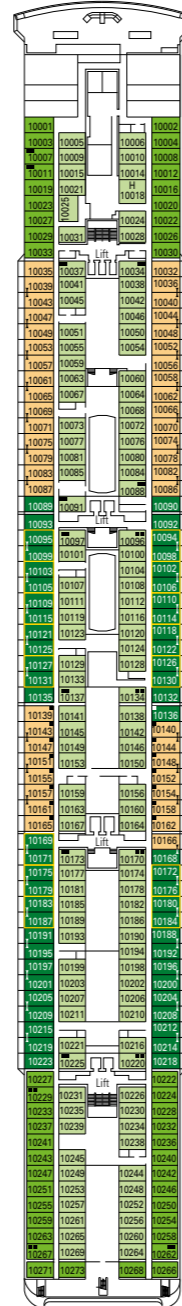

# MSC Opera

Use the deck plans to select your ideal cabin. Choose the deck you wish then use the colours to identify the category of accommodation you desire.

1075 CABINS | 2679 GUESTS

Data and descriptions are subject to change and will be verified at the time of booking.

All cabins have one double bed convertible to two single beds, except cabins for guests with disabilities or reduced mobility (H).  
 3<sup>rd</sup> bed available in all categories (except Balcony Bella, Balcony Fantastica, Balcony Aurea)  
 4<sup>th</sup> bed available in Interior Bella, Interior Fantastica, Ocean View Fantastica

## LEGEND

- ▲ Sofa bed
- 3<sup>rd</sup> bed is a bunk bed
- 3<sup>rd</sup> and 4<sup>th</sup> bed are bunks
- H Cabin for guests with disabilities or reduced mobility
- ↔ Connecting Cabins

DECK 13  
MINIGOLF

DECK 12  
LA BOHEME

DECK 11  
TOSCA

DECK 10  
TURANDOT

DECK 9  
NORMA

DECK 8  
LA TRAVIATA

DECK 7  
RIGOLETTO

DECK 6  
OTELLO

DECK 5  
AIDA