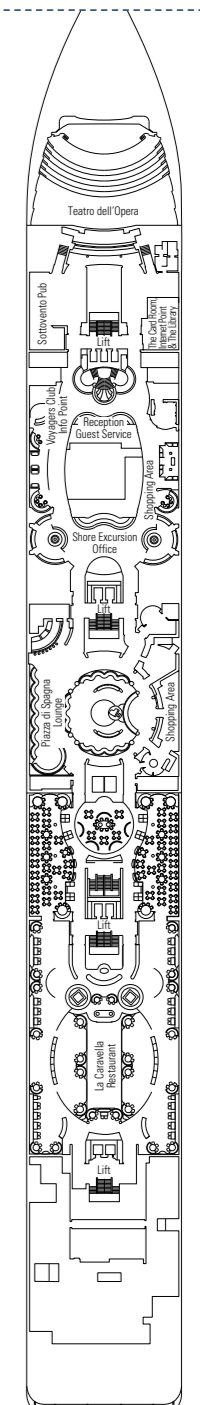

# MSC Opera

Use the deck plans to select your ideal cabin. Choose the deck you wish then use the colours to identify the category of accommodation you desire.

1075 CABINS | 2679 GUESTS

Data and descriptions are subject to change and will be verified at the time of booking.

All cabins have one double bed convertible to two single beds, except cabins for guests with disabilities or reduced mobility (H).  
 3<sup>rd</sup> bed available in all categories (except Balcony Bella, Balcony Fantastica, Balcony Aurea)  
 4<sup>th</sup> bed available in Interior Bella, Interior Fantastica, Ocean View Fantastica

## LEGEND

- ▲ Sofa bed
- 3<sup>rd</sup> bed is a bunk bed
- 3<sup>rd</sup> and 4<sup>th</sup> bed are bunks
- H Cabin for guests with disabilities or reduced mobility
- ↔ Connecting Cabins

DECK 13  
MINIGOLF

DECK 12  
LA BOHEME

DECK 11  
TOSCA

DECK 10  
TURANDOT

DECK 9  
NORMA

DECK 8  
LA TRAVIATA

DECK 7  
RIGOLETTO

DECK 6  
OTELLO

DECK 5  
AIDA