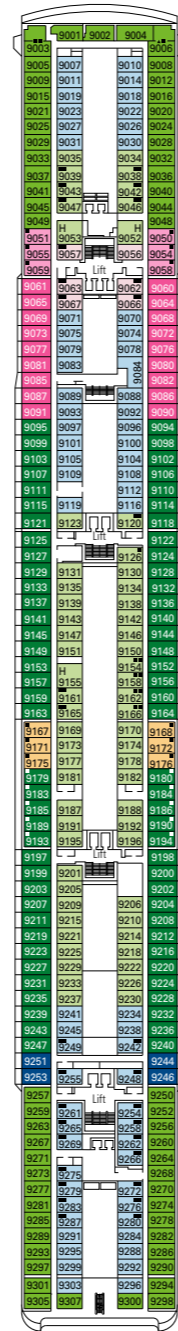

MSC Opera

Use the deck plans to select your ideal cabin. Choose the deck you wish then use the colours to identify the category of accommodation you desire.

1075 CABINS | 2679 GUESTS

Data and descriptions are subject to change and will be verified at the time of booking.

All cabins have one double bed convertible to two single beds, except cabins for guests with disabilities or reduced mobility (H).
 3rd bed available in all categories (except Balcony Bella, Balcony Fantastica, Balcony Aurea)
 4th bed available in Interior Bella, Interior Fantastica, Ocean View Fantastica

LEGEND

- ▲ Sofa bed
- 3rd bed is a bunk bed
- 3rd and 4th bed are bunks
- H Cabin for guests with disabilities or reduced mobility
- ↔ Connecting Cabins

DECK 13
MINIGOLF

DECK 12
LA BOHEME

DECK 11
TOSCA

DECK 10
TURANDOT

DECK 9
NORMA

DECK 8
LA TRAVIATA

DECK 7
RIGOLETTO

DECK 6
OTELLO

DECK 5
AIDA