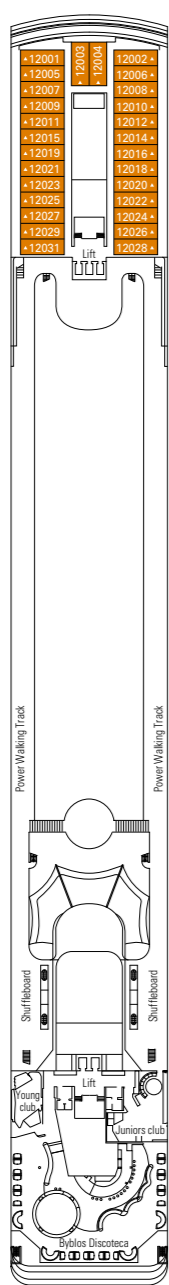

MSC Opera

Use the deck plans to select your ideal cabin. Choose the deck you wish then use the colours to identify the category of accommodation you desire.

1075 CABINS | 2679 GUESTS

Data and descriptions are subject to change and will be verified at the time of booking.

CABIN CATEGORIES AND EXPERIENCES

BELLA › Interior	FANTASTICA › Interior	WELLNESS › Interior	AUREA › Balcony
BELLA › Outside with Partial View	FANTASTICA › Ocean View	WELLNESS › Ocean View	AUREA › Suite
BELLA › Balcony	FANTASTICA › Balcony	WELLNESS › Balcony	
	FANTASTICA › SuperFamily Cabin		

All cabins have one double bed convertible to two single beds, except cabins for guests with disabilities or reduced mobility (H).
 3rd bed available in all categories (except Balcony Bella, Balcony Fantastica, Balcony Aurea)
 4th bed available in Interior Bella, Interior Fantastica, Ocean View Fantastica

LEGEND

- ▲ Sofa bed
- 3rd bed is a bunk bed
- 3rd and 4th bed are bunks
- H Cabin for guests with disabilities or reduced mobility
- ↔ Connecting Cabins

DECK 13
MINIGOLF

DECK 12
LA BOHEME

DECK 11
TOSCA

DECK 10
TURANDOT