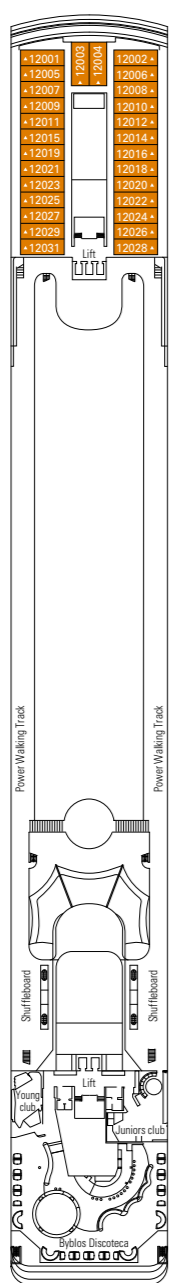

# MSC Opera

Use the deck plans to select your ideal cabin. Choose the deck you wish then use the colours to identify the category of accommodation you desire.

1075 CABINS | 2679 GUESTS

Data and descriptions are subject to change and will be verified at the time of booking.

## CABIN CATEGORIES AND EXPERIENCES

BELLA › Interior	FANTASTICA › Interior	WELLNESS › Interior	AUREA › Balcony
BELLA › Outside with Partial View	FANTASTICA › Ocean View	WELLNESS › Ocean View	AUREA › Suite
BELLA › Balcony	FANTASTICA › Balcony	WELLNESS › Balcony	
	FANTASTICA › SuperFamily Cabin		

All cabins have one double bed convertible to two single beds, except cabins for guests with disabilities or reduced mobility (H).  
 3<sup>rd</sup> bed available in all categories (except Balcony Bella, Balcony Fantastica, Balcony Aurea)  
 4<sup>th</sup> bed available in Interior Bella, Interior Fantastica, Ocean View Fantastica

## LEGEND

- ▲ Sofa bed
- 3<sup>rd</sup> bed is a bunk bed
- 3<sup>rd</sup> and 4<sup>th</sup> bed are bunks
- H Cabin for guests with disabilities or reduced mobility
- ↔ Connecting Cabins

DECK 13  
MINIGOLF