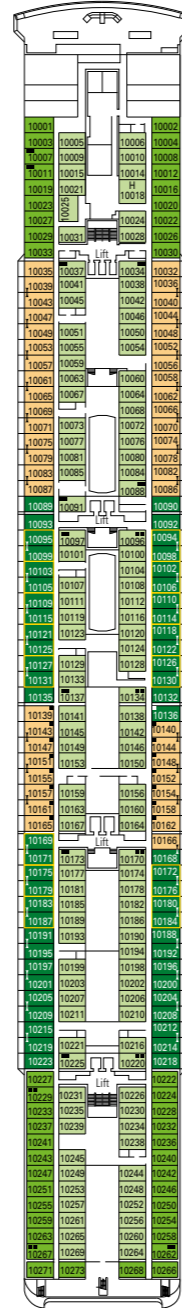

MSC Opera

Use the deck plans to select your ideal cabin. Choose the deck you wish then use the colours to identify the category of accommodation you desire.

1075 CABINS | 2679 GUESTS

Data and descriptions are subject to change and will be verified at the time of booking.

All cabins have one double bed convertible to two single beds, except cabins for guests with disabilities or reduced mobility (H).
 3rd bed available in all categories (except Balcony Bella, Balcony Fantastica, Balcony Aurea)
 4th bed available in Interior Bella, Interior Fantastica, Ocean View Fantastica

LEGEND

- ▲ Sofa bed
- 3rd bed is a bunk bed
- 3rd and 4th bed are bunks
- H Cabin for guests with disabilities or reduced mobility
- ↔ Connecting Cabins

DECK 13
MINIGOLF

DECK 12
LA BOHEME

DECK 11
TOSCA

DECK 10
TURANDOT

DECK 9
NORMA

DECK 8
LA TRAVIATA

DECK 7
RIGOLETTO

DECK 6
OTELLO

DECK 5
AIDA