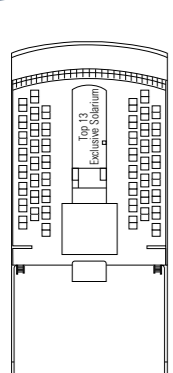

# MSC Opera

Use the deck plans to select your ideal cabin. Choose the deck you wish then use the colours to identify the category of accommodation you desire.

1075 CABINS | 2679 GUESTS

Data and descriptions are subject to change and will be verified at the time of booking.

## CABIN CATEGORIES AND EXPERIENCES

BELLA › Interior	FANTASTICA › Interior	WELLNESS › Interior	AUREA › Balcony
BELLA › Outside with Partial View	FANTASTICA › Ocean View	WELLNESS › Ocean View	AUREA › Suite
BELLA › Balcony	FANTASTICA › Balcony	WELLNESS › Balcony	
	FANTASTICA › SuperFamily Cabin		

All cabins have one double bed convertible to two single beds, except cabins for guests with disabilities or reduced mobility (H).  
 3<sup>rd</sup> bed available in all categories (except Balcony Bella, Balcony Fantastica, Balcony Aurea)  
 4<sup>th</sup> bed available in Interior Bella, Interior Fantastica, Ocean View Fantastica

## LEGEND

- ▲ Sofa bed
- 3<sup>rd</sup> bed is a bunk bed
- 3<sup>rd</sup> and 4<sup>th</sup> bed are bunks
- H Cabin for guests with disabilities or reduced mobility
- ↔ Connecting Cabins

DECK 13  
MINIGOLF