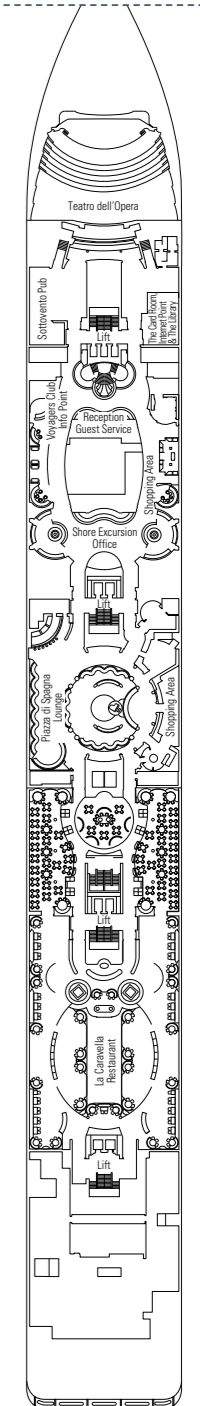

MSC Opera

Use the deck plans to select your ideal cabin. Choose the deck you wish then use the colours to identify the category of accommodation you desire.

1075 CABINS | 2679 GUESTS

Data and descriptions are subject to change and will be verified at the time of booking.

All cabins have one double bed convertible to two single beds, except cabins for guests with disabilities or reduced mobility (H).
 3rd bed available in all categories (except Balcony Bella, Balcony Fantastica, Balcony Aurea)
 4th bed available in Interior Bella, Interior Fantastica, Ocean View Fantastica

LEGEND

- ▲ Sofa bed
- 3rd bed is a bunk bed
- 3rd and 4th bed are bunks
- H Cabin for guests with disabilities or reduced mobility
- ↔ Connecting Cabins

DECK 13
MINIGOLF

DECK 12
LA BOHEME

DECK 11
TOSCA

DECK 10
TURANDOT

DECK 9
NORMA

DECK 8
LA TRAVIATA

DECK 7
RIGOLETTO

DECK 6
OTELLO

DECK 5
AIDA