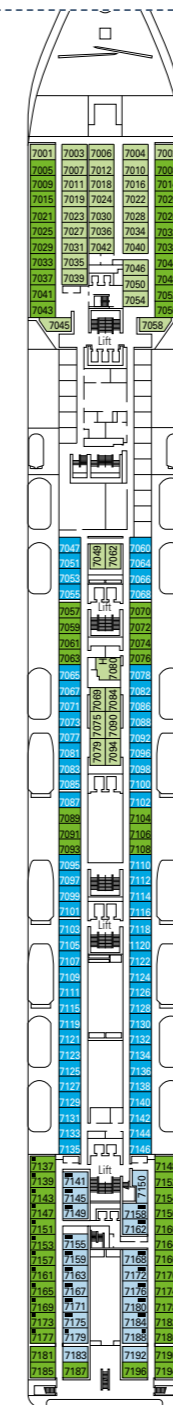

# MSC Opera

Use the deck plans to select your ideal cabin. Choose the deck you wish then use the colours to identify the category of accommodation you desire.

1075 CABINS | 2679 GUESTS

Data and descriptions are subject to change and will be verified at the time of booking.

All cabins have one double bed convertible to two single beds, except cabins for guests with disabilities or reduced mobility (H).  
 3<sup>rd</sup> bed available in all categories (except Balcony Bella, Balcony Fantastica, Balcony Aurea)  
 4<sup>th</sup> bed available in Interior Bella, Interior Fantastica, Ocean View Fantastica

## LEGEND

- ▲ Sofa bed
- 3<sup>rd</sup> bed is a bunk bed
- 3<sup>rd</sup> and 4<sup>th</sup> bed are bunks
- H Cabin for guests with disabilities or reduced mobility
- ↔ Connecting Cabins

DECK 13  
MINIGOLF

DECK 12  
LA BOHEME

DECK 11  
TOSCA

DECK 10  
TURANDOT

DECK 9  
NORMA

DECK 8  
LA TRAVIATA

DECK 7  
RIGOLETTO

DECK 6  
OTELLO

DECK 5  
AIDA