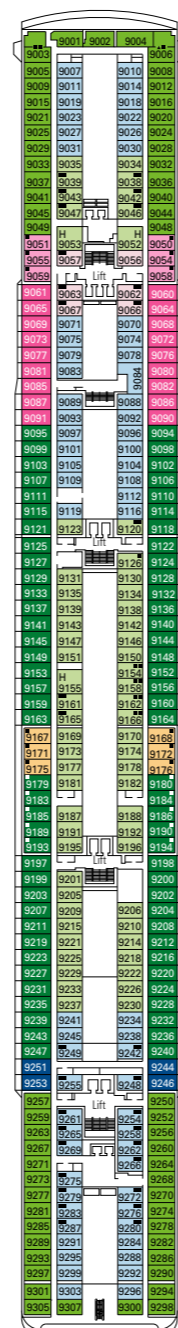

# MSC Opera

Use the deck plans to select your ideal cabin. Choose the deck you wish then use the colours to identify the category of accommodation you desire.

1075 CABINS | 2679 GUESTS

Data and descriptions are subject to change and will be verified at the time of booking.

All cabins have one double bed convertible to two single beds, except cabins for guests with disabilities or reduced mobility (H).  
 3<sup>rd</sup> bed available in all categories (except Balcony Bella, Balcony Fantastica, Balcony Aurea)  
 4<sup>th</sup> bed available in Interior Bella, Interior Fantastica, Ocean View Fantastica

## LEGEND

- ▲ Sofa bed
- 3<sup>rd</sup> bed is a bunk bed
- 3<sup>rd</sup> and 4<sup>th</sup> bed are bunks
- H Cabin for guests with disabilities or reduced mobility
- ↔ Connecting Cabins

DECK 13  
MINIGOLF

DECK 12  
LA BOHEME

DECK 11  
TOSCA

DECK 10  
TURANDOT

DECK 9  
NORMA

DECK 8  
LA TRAVIATA

DECK 7  
RIGOLETTO

DECK 6  
OTELLO

DECK 5  
AIDA