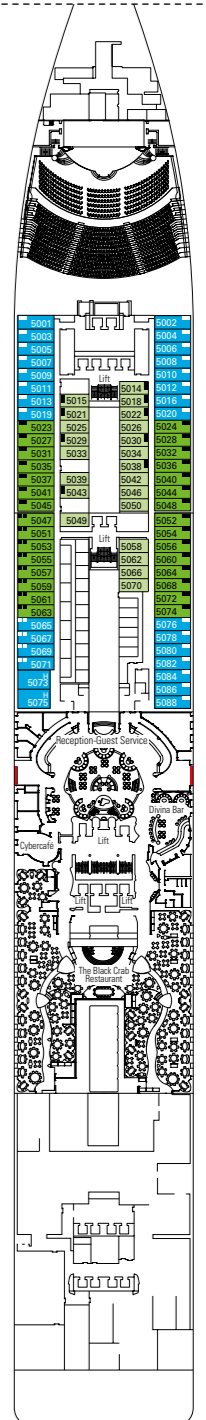

# MSC Divina

Use the deck plans to select your ideal cabin.  
Choose the deck you wish then use the colours to identify the category of accommodation you desire.

Cabins 1751 | Guests 4345

## LEGEND

- ▲ Sofa bed
- ◆ Double sofa bed
- 3<sup>rd</sup> bed is a pullman bed
- 3<sup>rd</sup> and 4<sup>th</sup> beds are pullman beds
- ↔ Connecting Cabins
- ◻ Cabins with panoramic sealed window
- H Cabins for guests with disabilities or reduced mobility
- ★ Juliet balcony (non-walkable area)
- Cabins with partial view
- Balcony with metal balustrade
- Balcony with half glass half metal balustrade

DECK 16  
URANO

DECK 15  
MERCURIO

DECK 13  
CUPIDO

DECK 12  
AURORA

DECK 11  
IRIDE

DECK 10  
GIUNONE

DECK 9  
MINERVA

DECK 8  
ARTEMIDE

DECK 5  
SATURNO

\*Data and descriptions are subject to change and will be verified at the time of booking.