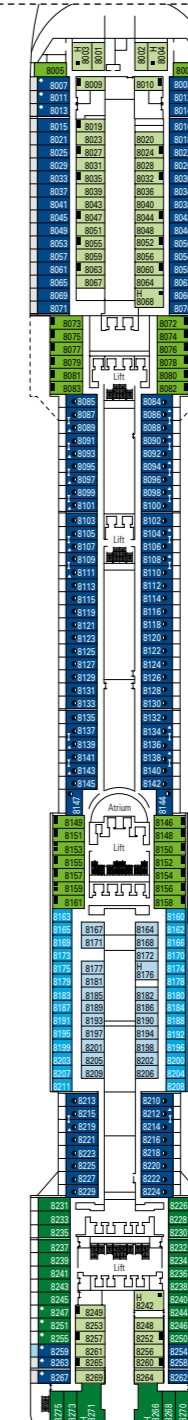

# MSC Divina

Use the deck plans to select your ideal cabin.  
Choose the deck you wish then use the colours to identify the category of accommodation you desire.

Cabins 1751 | Guests 4345

## LEGEND

- ▲ Sofa bed
- ◆ Double sofa bed
- 3<sup>rd</sup> bed is a pullman bed
- 3<sup>rd</sup> and 4<sup>th</sup> beds are pullman beds
- ↔ Connecting Cabins
- ◻ Cabins with panoramic sealed window
- H Cabins for guests with disabilities or reduced mobility
- ★ Juliet balcony (non-walkable area)
- Cabins with partial view
- Balcony with metal balustrade
- Balcony with half glass half metal balustrade

DECK 16  
URANO

DECK 15  
MERCURIO

DECK 13  
CUPIDO

DECK 12  
AURORA

DECK 11  
IRIDE

DECK 10  
GIUNONE

DECK 9  
MINERVA

DECK 8  
ARTEMIDE

DECK 5  
SATURNO

\*Data and descriptions are subject to change and will be verified at the time of booking.