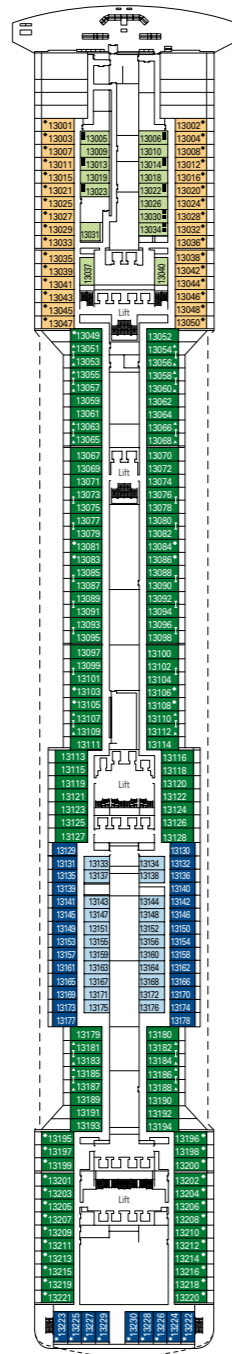

# MSC Divina

Use the deck plans to select your ideal cabin.  
Choose the deck you wish then use the colours to identify the category of accommodation you desire.

Cabins 1751 | Guests 4345

## LEGEND

- ▲ Sofa bed
- ◆ Double sofa bed
- 3<sup>rd</sup> bed is a pullman bed
- 3<sup>rd</sup> and 4<sup>th</sup> beds are pullman beds
- ↔ Connecting Cabins
- ◻ Cabins with panoramic sealed window
- H Cabins for guests with disabilities or reduced mobility
- ★ Juliet balcony (non-walkable area)
- Cabins with partial view
- Balcony with metal balustrade
- Balcony with half glass half metal balustrade

DECK 16  
URANO

DECK 15  
MERCURIO

DECK 13  
CUPIDO

DECK 12  
AURORA

DECK 11  
IRIDE

DECK 10  
GIUNONE

DECK 9  
MINERVA

DECK 8  
ARTEMIDE

DECK 5  
SATURNO

\*Data and descriptions are subject to change and will be verified at the time of booking.