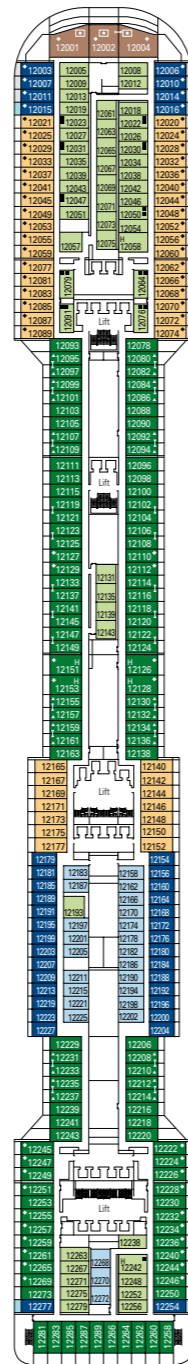

# MSC Divina

Use the deck plans to select your ideal cabin.  
Choose the deck you wish then use the colours to identify the category of accommodation you desire.

Cabins 1751 | Guests 4345

## LEGEND

- ▲ Sofa bed
- ◆ Double sofa bed
- 3<sup>rd</sup> bed is a pullman bed
- 3<sup>rd</sup> and 4<sup>th</sup> beds are pullman beds
- ↔ Connecting Cabins
- ◻ Cabins with panoramic sealed window
- H Cabins for guests with disabilities or reduced mobility
- ★ Juliet balcony (non-walkable area)
- Cabins with partial view
- Balcony with metal balustrade
- Balcony with half glass half metal balustrade

\*The ship offers many family cabins which are the combination of 2 connected cabins. Please contact your travel agent for all the available options.  
• All cabins have one double bed convertible to two single beds.  
• 3<sup>rd</sup> and 4<sup>th</sup> beds available in all categories.  
◦ Sealed panoramic window.

DECK 16  
URANO

DECK 15  
MERCURIO

DECK 13  
CUPIDO

DECK 12  
AURORA

DECK 11  
IRIDE

DECK 10  
GIUNONE

DECK 9  
MINERVA

DECK 8  
ARTEMIDE