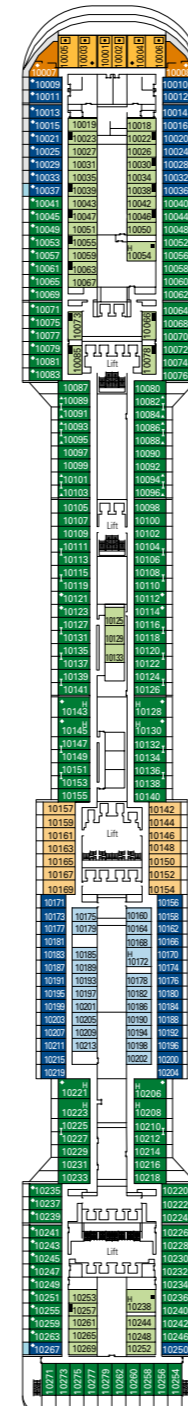

# MSC Divina

Use the deck plans to select your ideal cabin.  
Choose the deck you wish then use the colours to identify the category of accommodation you desire.

Cabins 1751 | Guests 4345

## LEGEND

- ▲ Sofa bed
- ◆ Double sofa bed
- 3<sup>rd</sup> bed is a pullman bed
- 3<sup>rd</sup> and 4<sup>th</sup> beds are pullman beds
- ↔ Connecting Cabins
- ◻ Cabins with panoramic sealed window
- H Cabins for guests with disabilities or reduced mobility
- ★ Juliet balcony (non-walkable area)
- Cabins with partial view
- Balcony with metal balustrade
- Balcony with half glass half metal balustrade

DECK 16  
URANO

DECK 15  
MERCURIO

DECK 13  
CUPIDO

DECK 12  
AURORA

DECK 11  
IRIDE

DECK 10  
GIUNONE

DECK 9  
MINERVA

DECK 8  
ARTEMIDE

DECK 5  
SATURNO

\*Data and descriptions are subject to change and will be verified at the time of booking.