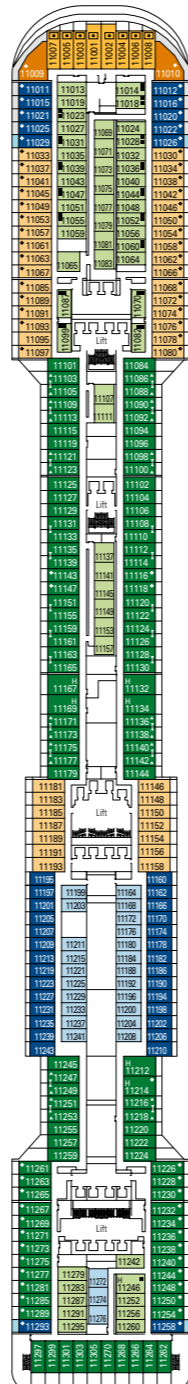

# MSC Divina

Use the deck plans to select your ideal cabin.  
Choose the deck you wish then use the colours to identify the category of accommodation you desire.

Cabins 1751 | Guests 4345

## LEGEND

- ▲ Sofa bed
- ◆ Double sofa bed
- 3<sup>rd</sup> bed is a pullman bed
- 3<sup>rd</sup> and 4<sup>th</sup> beds are pullman beds
- ↔ Connecting Cabins
- ◻ Cabins with panoramic sealed window
- H Cabins for guests with disabilities or reduced mobility
- ★ Juliet balcony (non-walkable area)
- Cabins with partial view
- Balcony with metal balustrade
- Balcony with half glass half metal balustrade

DECK 16  
URANO

DECK 15  
MERCURIO

DECK 13  
CUPIDO

DECK 12  
AURORA

DECK 11  
IRIDE

DECK 10  
GIUNONE

DECK 9  
MINERVA

DECK 8  
ARTEMIDE

DECK 5  
SATURNO

\*Data and descriptions are subject to change and will be verified at the time of booking.