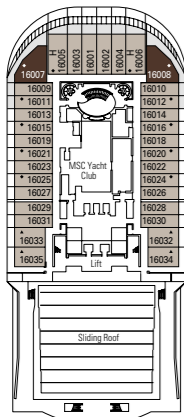

DECK 16
URANO