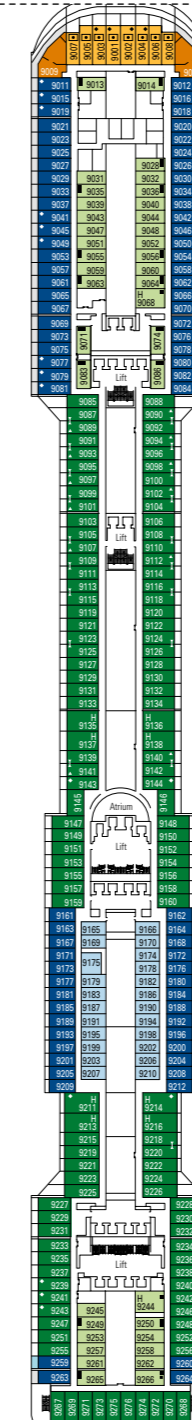

# MSC Divina

Use the deck plans to select your ideal cabin.  
Choose the deck you wish then use the colours to identify the category of accommodation you desire.

Cabins 1751 | Guests 4345

## LEGEND

- ▲ Sofa bed
- ◆ Double sofa bed
- 3<sup>rd</sup> bed is a pullman bed
- 3<sup>rd</sup> and 4<sup>th</sup> beds are pullman beds
- ↔ Connecting Cabins
- ◻ Cabins with panoramic sealed window
- H Cabins for guests with disabilities or reduced mobility
- ★ Juliet balcony (non-walkable area)
- Cabins with partial view
- Balcony with metal balustrade
- Balcony with half glass half metal balustrade

DECK 16  
URANO

DECK 15  
MERCURIO

DECK 13  
CUPIDO

DECK 12  
AURORA

DECK 11  
IRIDE

DECK 10  
GIUNONE

DECK 9  
MINERVA

DECK 8  
ARTEMIDE

DECK 5  
SATURNO

\*Data and descriptions are subject to change and will be verified at the time of booking.