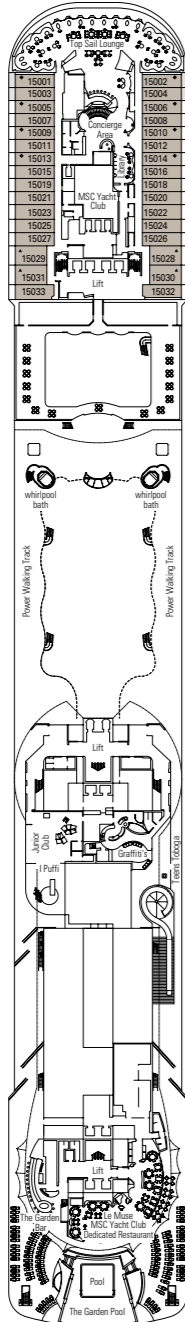

LEGEND

- ▲ Sofa bed
- Double sofa bed
- 3rd bed is a pullman bed
- 3rd and 4th beds are pullman beds
- ↔ Connecting Cabins
- ◻ Cabins with panoramic sealed window
- H Cabins for guests with disabilities or reduced mobility
- ★ Juliet balcony (non-walkable area)
- Cabins with partial view
- Balcony with metal balustrade
- Balcony with half glass half metal balustrade

*The ship offers many family cabins which are the combination of 2 connected cabins. Please contact your travel agent for all the available options.
• All cabins have one double bed convertible to two single beds.
• 3rd and 4th beds available in all categories.
◦ Sealed panoramic window.

DECK 16
URANO

DECK 15
MERCURIO