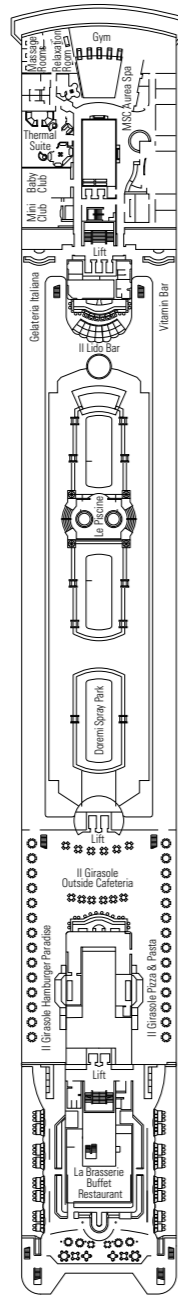

MSC Armonia

Use the deck plans to select your ideal cabin.
Choose the deck you wish then use the colours to identify the category of accommodation you desire.

Cabins 976 | Guests 2679

Cabin Categories and Experiences.

BELLA EXPERIENCE

- Interior
- Outside with Partial View

FANTASTICA EXPERIENCE

- Interior
- Ocean View
- Balcony
- Suite

AUREA EXPERIENCE

- Ocean View
- Balcony
- Suite

LEGEND

- ▲ Sofa bed
- 3rd bed is a pullman bed
- 3rd and 4th beds are pullman beds
- ↔ Connecting Cabins
- H Cabins for guests with disabilities or reduced mobility
- Cabins with partial view

- All cabins have one double bed convertible to two single beds, except in cabins for guests with disabilities or reduced mobility (H).
- 3rd bed available in all categories except for Outside with Partial View Bella.
- 4th bed available in all categories except for Outside with Partial View Bella, Balcony Aurea and Suite Aurea.

DECK 13
SUN DECK

DECK 12
ZAFFIRO

DECK 11
ACQUAMARINA

*Data and descriptions are subject to change and will be verified at the time of booking.