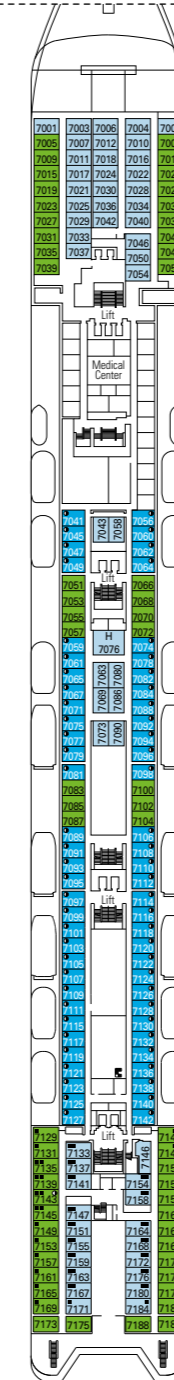

MSC Armonia

Use the deck plans to select your ideal cabin.
Choose the deck you wish then use the colours to identify the category of accommodation you desire.

Cabins 976 | Guests 2679

Cabin Categories and Experiences.

BELLA EXPERIENCE

- Interior
- Outside with Partial View

FANTASTICA EXPERIENCE

- Interior
- Ocean View
- Balcony
- Suite

AUREA EXPERIENCE

- Ocean View
- Balcony
- Suite

LEGEND

- ▲ Sofa bed
- 3rd bed is a pullman bed
- 3rd and 4th beds are pullman beds
- ↔ Connecting Cabins
- H Cabins for guests with disabilities or reduced mobility
- Cabins with partial view

- All cabins have one double bed convertible to two single beds, except in cabins for guests with disabilities or reduced mobility (H).
- 3rd bed available in all categories except for Outside with Partial View Bella.
- 4th bed available in all categories except for Outside with Partial View Bella, Balcony Aurea and Suite Aurea.

DECK 13
SUN DECK

DECK 12
ZAFFIRO

DECK 7
TOPAZIO

*Data and descriptions are subject to change and will be verified at the time of booking.