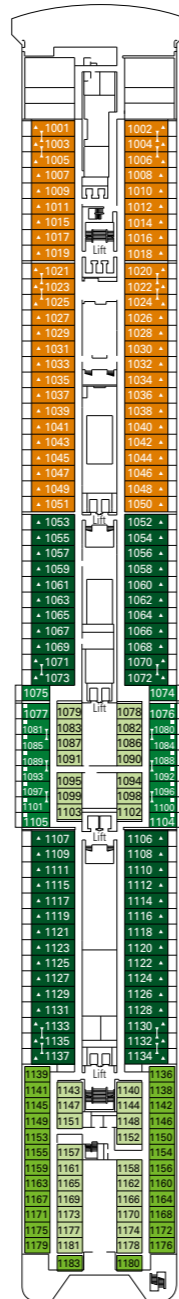

MSC Armonia

Use the deck plans to select your ideal cabin.
Choose the deck you wish then use the colours to identify the category of accommodation you desire.

Cabins 976 | Guests 2679

Cabin Categories and Experiences.

BELLA EXPERIENCE

- Interior
- Outside with Partial View

FANTASTICA EXPERIENCE

- Interior
- Ocean View
- Balcony
- Suite

AUREA EXPERIENCE

- Ocean View
- Balcony
- Suite

LEGEND

- ▲ Sofa bed
- 3rd bed is a pullman bed
- 3rd and 4th beds are pullman beds
- ↔ Connecting Cabins
- H Cabins for guests with disabilities or reduced mobility
- Cabins with partial view

- All cabins have one double bed convertible to two single beds, except in cabins for guests with disabilities or reduced mobility (H).
- 3rd bed available in all categories except for Outside with Partial View Bella.
- 4th bed available in all categories except for Outside with Partial View Bella, Balcony Aurea and Suite Aurea.

DECK 13
SUN DECK

DECK 12
ZAFFIRO

DECK 10
TORMALINA

*Data and descriptions are subject to change and will be verified at the time of booking.