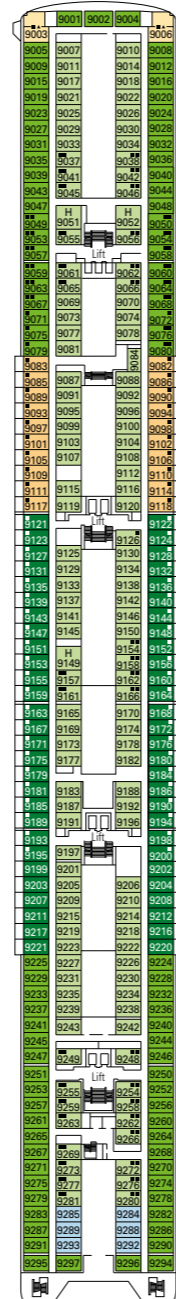

MSC Armonia

Use the deck plans to select your ideal cabin.
Choose the deck you wish then use the colours to identify the category of accommodation you desire.

Cabins 976 | Guests 2679

Cabin Categories and Experiences.

BELLA EXPERIENCE

- Interior
- Outside with Partial View

FANTASTICA EXPERIENCE

- Interior
- Ocean View
- Balcony
- Suite

AUREA EXPERIENCE

- Ocean View
- Balcony
- Suite

LEGEND

- ▲ Sofa bed
- 3rd bed is a pullman bed
- 3rd and 4th beds are pullman beds
- ↔ Connecting Cabins
- H Cabins for guests with disabilities or reduced mobility
- Cabins with partial view

- All cabins have one double bed convertible to two single beds, except in cabins for guests with disabilities or reduced mobility (H).
- 3rd bed available in all categories except for Outside with Partial View Bella.
- 4th bed available in all categories except for Outside with Partial View Bella, Balcony Aurea and Suite Aurea.

DECK 13
SUN DECK

DECK 12
ZAFFIRO

DECK 9
AMETISTA

*Data and descriptions are subject to change and will be verified at the time of booking.