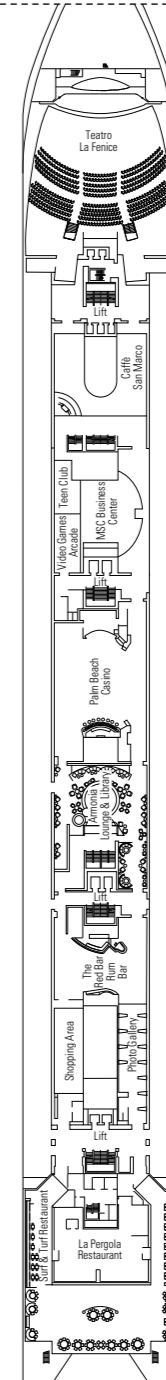

MSC Armonia

Use the deck plans to select your ideal cabin.
Choose the deck you wish then use the colours to identify the category of accommodation you desire.

Cabins 976 | Guests 2679

Cabin Categories and Experiences.

BELLA EXPERIENCE

- Interior
- Outside with Partial View

FANTASTICA EXPERIENCE

- Interior
- Ocean View
- Balcony
- Suite

AUREA EXPERIENCE

- Ocean View
- Balcony
- Suite

LEGEND

- ▲ Sofa bed
- 3rd bed is a pullman bed
- 3rd and 4th beds are pullman beds
- ↔ Connecting Cabins
- H Cabins for guests with disabilities or reduced mobility
- Cabins with partial view

- All cabins have one double bed convertible to two single beds, except in cabins for guests with disabilities or reduced mobility (H).
- 3rd bed available in all categories except for Outside with Partial View Bella.
- 4th bed available in all categories except for Outside with Partial View Bella, Balcony Aurea and Suite Aurea.

DECK 13
SUN DECK

DECK 12
ZAFFIRO

DECK 6
DIAMANTE

*Data and descriptions are subject to change and will be verified at the time of booking.