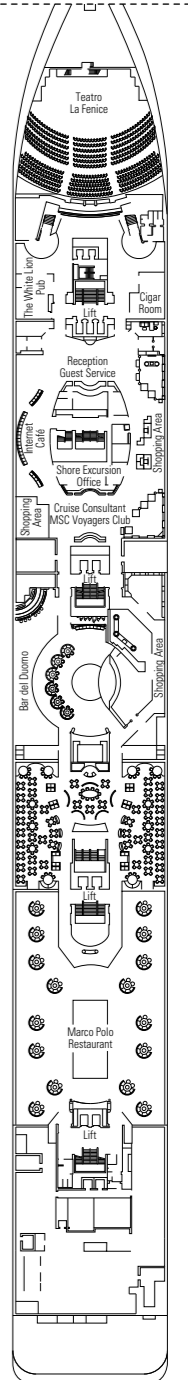

MSC Armonia

Use the deck plans to select your ideal cabin.
Choose the deck you wish then use the colours to identify the category of accommodation you desire.

Cabins 976 | Guests 2679

Cabin Categories and Experiences.

BELLA EXPERIENCE

- Interior
- Outside with Partial View

FANTASTICA EXPERIENCE

- Interior
- Ocean View
- Balcony
- Suite

AUREA EXPERIENCE

- Ocean View
- Balcony
- Suite

LEGEND

- ▲ Sofa bed
- 3rd bed is a pullman bed
- 3rd and 4th beds are pullman beds
- ↔ Connecting Cabins
- H Cabins for guests with disabilities or reduced mobility
- Cabins with partial view

- All cabins have one double bed convertible to two single beds, except in cabins for guests with disabilities or reduced mobility (H).
- 3rd bed available in all categories except for Outside with Partial View Bella.
- 4th bed available in all categories except for Outside with Partial View Bella, Balcony Aurea and Suite Aurea.

DECK 13
SUN DECK

DECK 12
ZAFFIRO

DECK 5
RUBINO

*Data and descriptions are subject to change and will be verified at the time of booking.