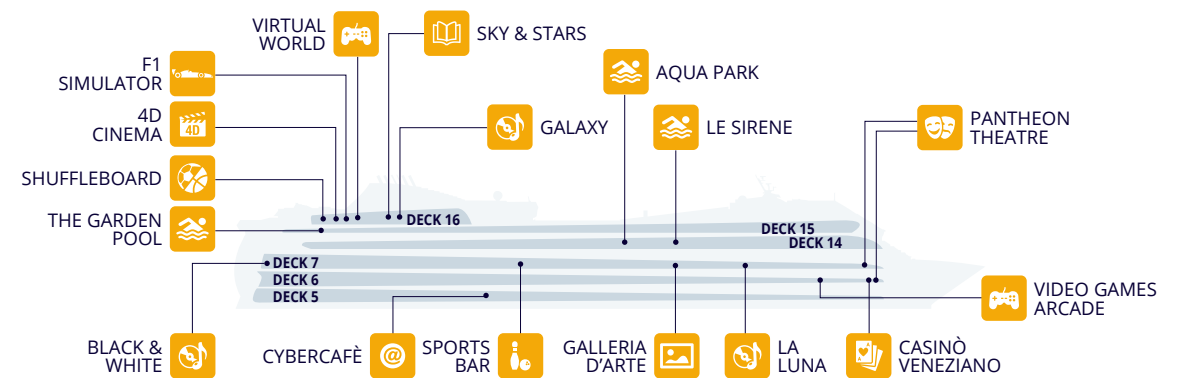

SPA & BEAUTY

	Deck
BEAUTY SALON	14
LE PRUE (Whirlpool Bath)	16
MASSAGE ROOMS	14
MSC AUREA SPA	14
RELAXATION ROOM	14
THERMAL SUITE	14
TOP 18 EXCLUSIVE SOLARIUM	18
WHIRLPOOL BATH	14

SPORT & FITNESS

	Deck
GYM	14
MSC SPORTS ARENA	16
POWER WALKING TRACK	15
SHUFFLEBOARD	16

ENTERTAINMENT

Fun	Deck	Fun	Deck
4D CINEMA	16	LE SIRENE (Covered Pool)	14
AQUA PARK	14	PANTHEON THEATRE	6-7
BLACK & WHITE	7	SHUFFLEBOARD	7
CASINÒ VENEZIANO	6	SKY & STARS	16
CYBERCAFÈ	5	SPORTS BAR	7
F1 SIMULATOR	16	THE GARDEN POOL	15
GALAXY	16	VIDEO GAMES ARCADE	6
GALLERIA D'ARTE	7	VIRTUAL WORLD	16
LA LUNA PIANO BAR	7		

Family Entertainment

Family Areas	Deck	Family Areas	Deck
4D CINEMA	16	MSC SPORTS ARENA	16
AQUA PARK	14	PANTHEON THEATRE	6-7
F1 SIMULATOR	16	POSEIDON	14
GRAFFITI'S (12-17 yrs)	15	TEENS TOBOGA	15-16
I PUFFI (under 12 yrs)	15	VIDEO GAMES ARCADE	6
KIDS' CORNER (Buffet)	14	VIRTUAL WORLD	16
LA CAMELLA	6		
LE SIRENE (Covered Pool)	14		
MSC LOGO SHOP	7		

- 4D CINEMA
- F1 SIMULATOR
- GALAXY DISCO RESTAURANT
- LE PRUE SOLARIUM & WHIRLPOOL BATH
- MSC SPORTS ARENA
- SHUFFLEBOARD
- SKY & STARS LIBRARY
- TEENS TOBOGA
- VIRTUAL WORLD

DECK 15

- CONCIERGE AREA
- GRAFFITI'S
- I PUFFI
- LE MUSE RESTAURANT
- POWER WALKING TRACK
- THE GARDEN BAR
- THE GARDEN POOL
- TOP SAIL LOUNGE
- SMOKING AREA