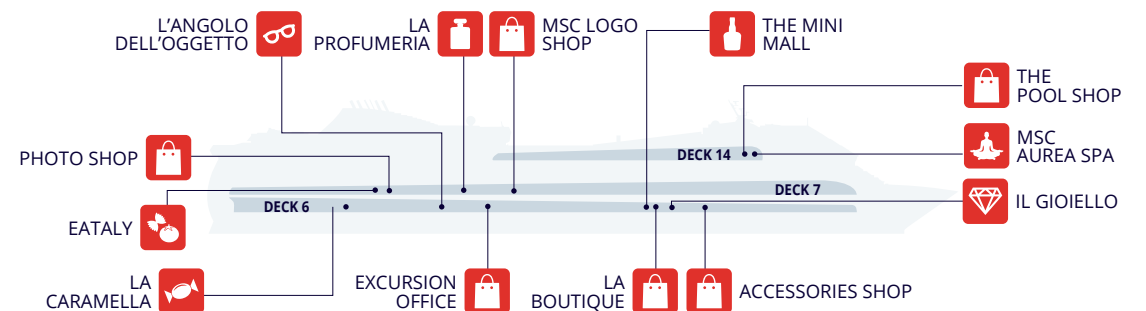

FOOD & BEVERAGE

Bars	Deck	Restaurants	Deck
BLACK & WHITE	7	LA CANTINA DI BACCO (Eataly pizza & wine)	7
CAFFÈ ITALIA	7	MANITOU BUFFET RESTAURANT	14
CASINÒ VENEZIANO	6	RISTORANTE ITALIA	7
DIVINA BAR	5	SPORTS BAR (American finger food)	7
GALAXY DISCO	16	THE BLACK CRAB	5-6
GOLDEN JAZZ BAR	7	VILLA ROSSA	6
LA LUNA PIANO BAR	7		
PIAZZA DEL DOGE (pastry & ice cream)	5		
SILVER LOUNGE	6		
SPA BAR	14		
THE CIGAR LOUNGE	6		

Restaurants	Deck	Outdoor Bars	Deck
CALUMET BUFFET RESTAURANT	14	LE SIRENE	14
EATALY STEAKHOUSE	7	POSEIDON	14
GALAXY	16	THE GARDEN BAR	15
		TOP 18 BAR	18
		TRITONE	14

SHOPPING

Shops	Deck	Shops	Deck
ACCESSORIES SHOP	6	LA PROFUMERIA	7
EATALY	7	MSC AUREA SPA	14
EXCURSION OFFICE	6	MSC LOGO SHOP	7
IL GIOIELLO	6	PHOTO SHOP	7
L'ANGOLO DELL'OGGETTO	6	THE MINI MALL	6
LA BOUTIQUE	6	THE POOL SHOP	14
LA CAMELLA	6		

SPA & BEAUTY

	Deck
BEAUTY SALON	14
LE PRUE (Whirlpool Bath)	16
MASSAGE ROOMS	14
MSC AUREA SPA	14
RELAXATION ROOM	14
THERMAL SUITE	14
TOP 18 EXCLUSIVE SOLARIUM	18
WHIRLPOOL BATH	14

SPORT & FITNESS

	Deck
GYM	14
MSC SPORTS ARENA	16
POWER WALKING TRACK	15
SHUFFLEBOARD	16

DECK 5

- CYBERCAFÈ
- DIVINA BAR
- RECEPTION - GUEST SERVICE
- THE BLACK CRAB RESTAURANT

DECK 4

- MEDICAL CENTER
- TENDER ACCESS

MSC YACHT CLUB

MSC Yacht Club	Deck
CONCIERGE AREA	15
LE MUSE RESTAURANT	15
LIBRARY	15
MSC AUREA SPA	14
THE ONE BAR	18
THE ONE POOL	18
TOP SAIL LOUNGE	15