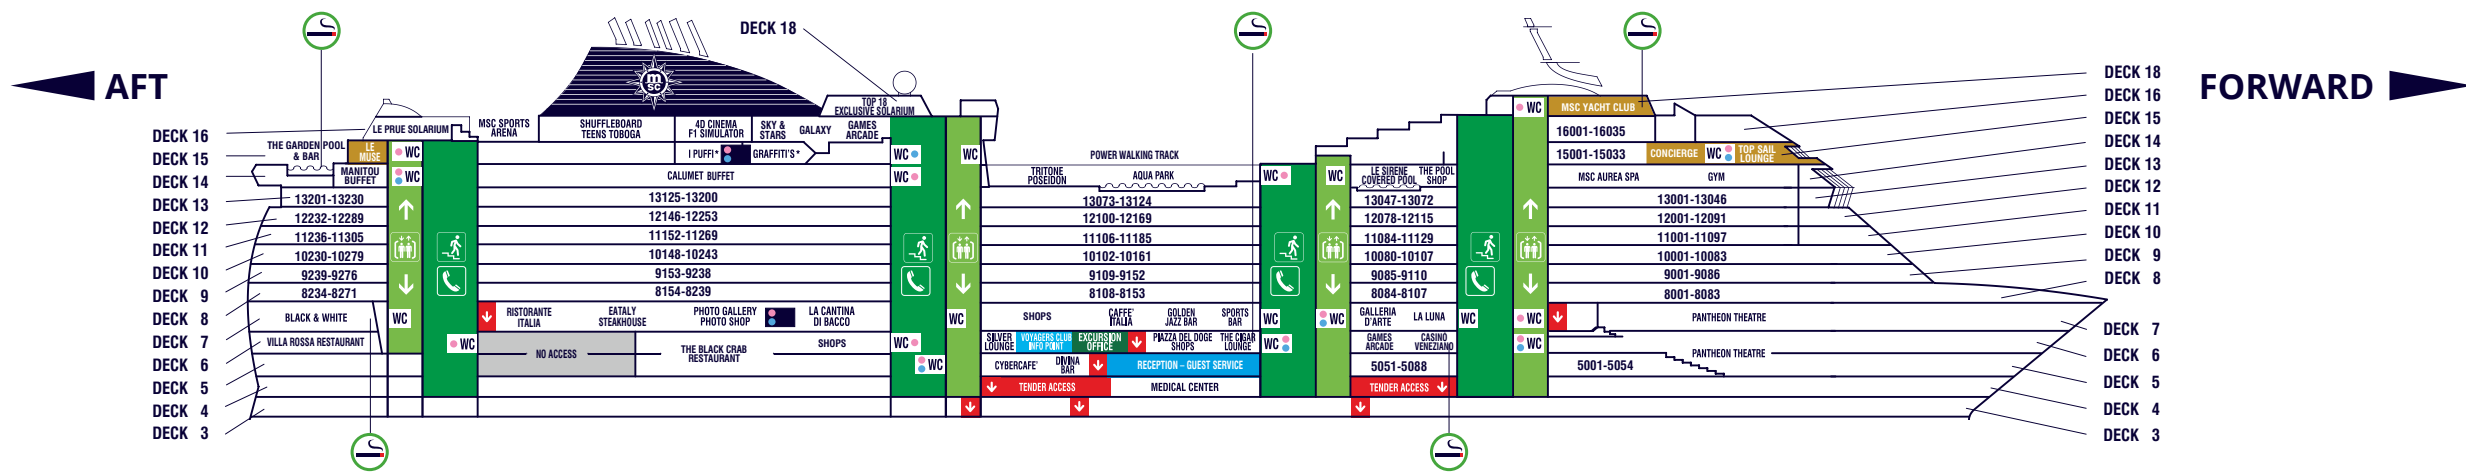

SPA & BEAUTY

	Deck
BEAUTY SALON	14
LE PRUE (Whirlpool Bath)	16
MASSAGE ROOMS	14
MSC AUREA SPA	14
RELAXATION ROOM	14
THERMAL SUITE	14
TOP 18 EXCLUSIVE SOLARIUM	18
WHIRLPOOL BATH	14

SPORT & FITNESS

	Deck
GYM	14
MSC SPORTS ARENA	16
POWER WALKING TRACK	15
SHUFFLEBOARD	16

ENTERTAINMENT

Fun	Deck	Fun	Deck
4D CINEMA	16	LE SIRENE (Covered Pool)	14
AQUA PARK	14	PANTHEON THEATRE	6-7
BLACK & WHITE	7	SHUFFLEBOARD	7
CASINÒ VENEZIANO	6	SKY & STARS	16
CYBERCAFÈ	5	SPORTS BAR	7
F1 SIMULATOR	16	THE GARDEN POOL	15
GALAXY	16	VIDEO GAMES ARCADE	6
GALLERIA D'ARTE	7	VIRTUAL WORLD	16
LA LUNA PIANO BAR	7		

Family Entertainment

Family Areas	Deck	Family Areas	Deck
4D CINEMA	16	MSC SPORTS ARENA	16
AQUA PARK	14	PANTHEON THEATRE	6-7
F1 SIMULATOR	16	POSEIDON	14
GRAFFITI'S (12-17 yrs)	15	TEENS TOBOGA	15-16
I PUFFI (under 12 yrs)	15	VIDEO GAMES ARCADE	6
KIDS' CORNER (Buffet)	14	VIRTUAL WORLD	16
LA CAMELLA	6		
LE SIRENE (Covered Pool)	14		
MSC LOGO SHOP	7		

Technical information	
LENGTH / HEIGHT	333,30 m / 67,69 m
TOTAL NUMBER OF GUESTS	4.345
CREW MEMBERS	1.388
LIFTS	26
VOLTAGE	110/220 volts
WI-FI	Everywhere on board
POOLS	4
DECKS	18

Assembly station	
C CASINÒ VENEZIANO	6
D LA LUNA PIANO BAR	7
E PIAZZA DEL DOGE	6
F SPORTS BAR & GOLDEN JAZZ BAR	7
G LA CANTINA DI BACCO & PHOTO GALLERY	7
H EATALY STEAKHOUSE & GALLERIA D'ARTE	7
I BLACK & WHITE	7