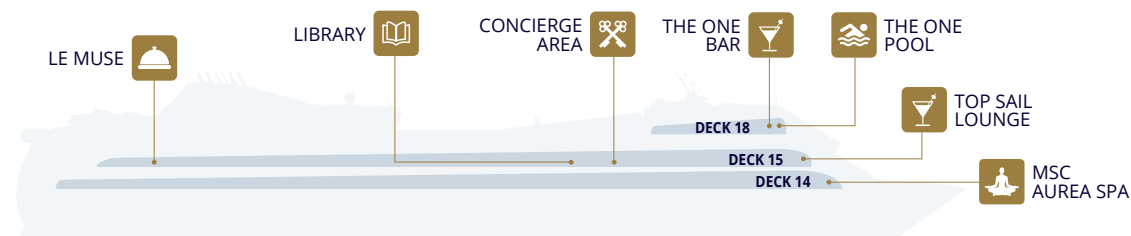

DECK 5

- CYBERCAFÈ
- DIVINA BAR
- RECEPTION - GUEST SERVICE
- THE BLACK CRAB RESTAURANT

DECK 4

- MEDICAL CENTER
- TENDER ACCESS

MSC YACHT CLUB

MSC Yacht Club	Deck
CONCIERGE AREA	15
LE MUSE RESTAURANT	15
LIBRARY	15
MSC AUREA SPA	14
THE ONE BAR	18
THE ONE POOL	18
TOP SAIL LOUNGE	15

Useful Numbers	
RECEPTION - GUEST SERVICE	99
EXCURSION OFFICE	2804/2805/2943
MEDICAL EMERGENCY	115
MINI & JUNIORS CLUB	2890
MSC AUREA SPA	2732
ONBOARD EMERGENCY NUMBER	2300
MSC DIVINA	Check on your Cruise Card
(for ship emergency)	Check on your Cruise Card