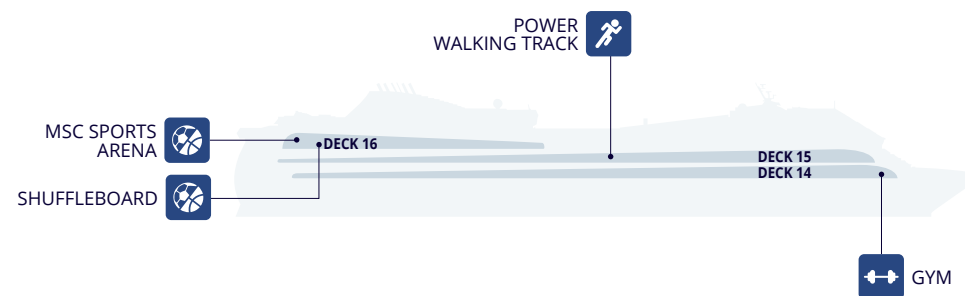

FOOD & BEVERAGE

Bars	Deck	Restaurants	Deck
BLACK & WHITE	7	LA CANTINA DI BACCO (Eataly pizza & wine)	7
CAFFÈ ITALIA	7	MANITOU BUFFET RESTAURANT	14
CASINÒ VENEZIANO	6	RISTORANTE ITALIA	7
DIVINA BAR	5	SPORTS BAR (American finger food)	7
GALAXY DISCO	16	THE BLACK CRAB	5-6
GOLDEN JAZZ BAR	7	VILLA ROSSA	6
LA LUNA PIANO BAR	7		
PIAZZA DEL DOGE (pastry & ice cream)	5		
SILVER LOUNGE	6		
SPA BAR	14		
THE CIGAR LOUNGE	6		

Restaurants	Deck	Outdoor Bars	Deck
CALUMET BUFFET RESTAURANT	14	LE SIRENE	14
EATALY STEAKHOUSE	7	POSEIDON	14
GALAXY	16	THE GARDEN BAR	15
		TOP 18 BAR	18
		TRITONE	14

SHOPPING

Shops	Deck	Shops	Deck
ACCESSORIES SHOP	6	LA PROFUMERIA	7
EATALY	7	MSC AUREA SPA	14
EXCURSION OFFICE	6	MSC LOGO SHOP	7
IL GIOIELLO	6	PHOTO SHOP	7
L'ANGOLO DELL'OGGETTO	6	THE MINI MALL	6
LA BOUTIQUE	6	THE POOL SHOP	14
LA CAMELLA	6		

SPA & BEAUTY

	Deck
BEAUTY SALON	14
LE PRUE (Whirlpool Bath)	16
MASSAGE ROOMS	14
MSC AUREA SPA	14
RELAXATION ROOM	14
THERMAL SUITE	14
TOP 18 EXCLUSIVE SOLARIUM	18
WHIRLPOOL BATH	14

SPORT & FITNESS

	Deck
GYM	14
MSC SPORTS ARENA	16
POWER WALKING TRACK	15
SHUFFLEBOARD	16