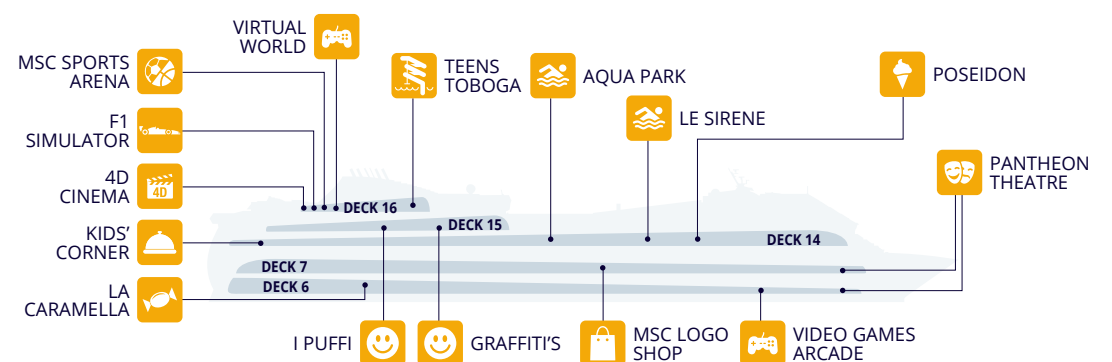

SPA & BEAUTY

	Deck
BEAUTY SALON	14
LE PRUE (Whirlpool Bath)	16
MASSAGE ROOMS	14
MSC AUREA SPA	14
RELAXATION ROOM	14
THERMAL SUITE	14
TOP 18 EXCLUSIVE SOLARIUM	18
WHIRLPOOL BATH	14

SPORT & FITNESS

	Deck
GYM	14
MSC SPORTS ARENA	16
POWER WALKING TRACK	15
SHUFFLEBOARD	16

ENTERTAINMENT

Fun	Deck	Fun	Deck
4D CINEMA	16	LE SIRENE (Covered Pool)	14
AQUA PARK	14	PANTHEON THEATRE	6-7
BLACK & WHITE	7	SHUFFLEBOARD	7
CASINÒ VENEZIANO	6	SKY & STARS	16
CYBERCAFÈ	5	SPORTS BAR	7
F1 SIMULATOR	16	THE GARDEN POOL	15
GALAXY	16	VIDEO GAMES ARCADE	6
GALLERIA D'ARTE	7	VIRTUAL WORLD	16
LA LUNA PIANO BAR	7		

Family Entertainment

Family Areas	Deck	Family Areas	Deck
4D CINEMA	16	MSC SPORTS ARENA	16
AQUA PARK	14	PANTHEON THEATRE	6-7
F1 SIMULATOR	16	POSEIDON	14
GRAFFITI'S (12-17 yrs)	15	TEENS TOBOGA	15-16
I PUFFI (under 12 yrs)	15	VIDEO GAMES ARCADE	6
KIDS' CORNER (Buffet)	14	VIRTUAL WORLD	16
LA CAMELLA	6		
LE SIRENE (Covered Pool)	14		
MSC LOGO SHOP	7		

- 4D CINEMA
- F1 SIMULATOR
- GALAXY DISCO RESTAURANT
- LE PRUE SOLARIUM & WHIRLPOOL BATH
- MSC SPORTS ARENA
- SHUFFLEBOARD
- SKY & STARS LIBRARY
- TEENS TOBOGA
- VIRTUAL WORLD

DECK 15

- CONCIERGE AREA
- GRAFFITI'S
- I PUFFI
- LE MUSE RESTAURANT
- POWER WALKING TRACK
- THE GARDEN BAR
- THE GARDEN POOL
- TOP SAIL LOUNGE
- SMOKING AREA