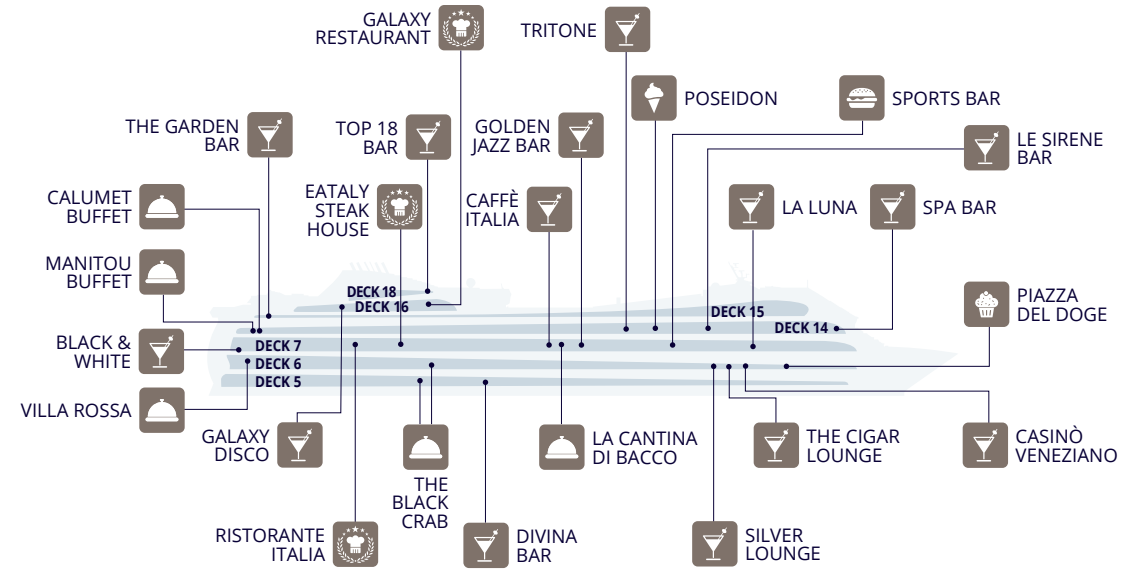

FOOD & BEVERAGE

Bars	Deck	Restaurants	Deck
BLACK & WHITE	7	LA CANTINA DI BACCO (Eataly pizza & wine)	7
CAFFÈ ITALIA	7	MANITOU BUFFET RESTAURANT	14
CASINÒ VENEZIANO	6	RISTORANTE ITALIA	7
DIVINA BAR	5	SPORTS BAR (American finger food)	7
GALAXY DISCO	16	THE BLACK CRAB	5-6
GOLDEN JAZZ BAR	7	VILLA ROSSA	6
LA LUNA PIANO BAR	7		
PIAZZA DEL DOGE (pastry & ice cream)	5		
SILVER LOUNGE	6		
SPA BAR	14		
THE CIGAR LOUNGE	6		

Restaurants	Deck	Outdoor Bars	Deck
CALUMET BUFFET RESTAURANT	14	LE SIRENE	14
EATALY STEAKHOUSE	7	POSEIDON	14
GALAXY	16	THE GARDEN BAR	15
		TOP 18 BAR	18
		TRITONE	14

SHOPPING

Shops	Deck	Shops	Deck
ACCESSORIES SHOP	6	LA PROFUMERIA	7
EATALY	7	MSC AUREA SPA	14
EXCURSION OFFICE	6	MSC LOGO SHOP	7
IL GIOIELLO	6	PHOTO SHOP	7
L'ANGOLO DELL'OGGETTO	6	THE MINI MALL	6
LA BOUTIQUE	6	THE POOL SHOP	14
LA CAMELLA	6		

Family Entertainment

Family Areas	Deck	Family Areas	Deck
4D CINEMA	16	MSC SPORTS ARENA	16
AQUA PARK	14	PANTHEON THEATRE	6-7
F1 SIMULATOR	16	POSEIDON	14
GRAFFITI'S (12-17 yrs)	15	TEENS TOBOGA	15-16
I PUFFI (under 12 yrs)	15	VIDEO GAMES ARCADE	6
KIDS' CORNER (Buffet)	14	VIRTUAL WORLD	16
LA CAMELLA	6		
LE SIRENE (Covered Pool)	14		
MSC LOGO SHOP	7		

DECK 5

- CYBERCAFÈ
- DIVINA BAR
- RECEPTION - GUEST SERVICE
- THE BLACK CRAB RESTAURANT

DECK 4

- MEDICAL CENTER
- TENDER ACCESS

MSC YACHT CLUB

MSC Yacht Club	Deck
CONCIERGE AREA	15
LE MUSE RESTAURANT	15
LIBRARY	15
MSC AUREA SPA	14
THE ONE BAR	18
THE ONE POOL	18
TOP SAIL LOUNGE	15