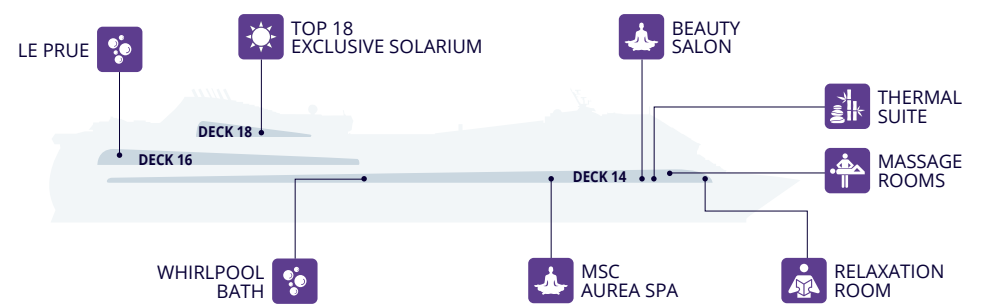

SPA & BEAUTY

	Deck
BEAUTY SALON	14
LE PRUE (Whirlpool Bath)	16
MASSAGE ROOMS	14
MSC AUREA SPA	14
RELAXATION ROOM	14
THERMAL SUITE	14
TOP 18 EXCLUSIVE SOLARIUM	18
WHIRLPOOL BATH	14

SPORT & FITNESS

	Deck
GYM	14
MSC SPORTS ARENA	16
POWER WALKING TRACK	15
SHUFFLEBOARD	16