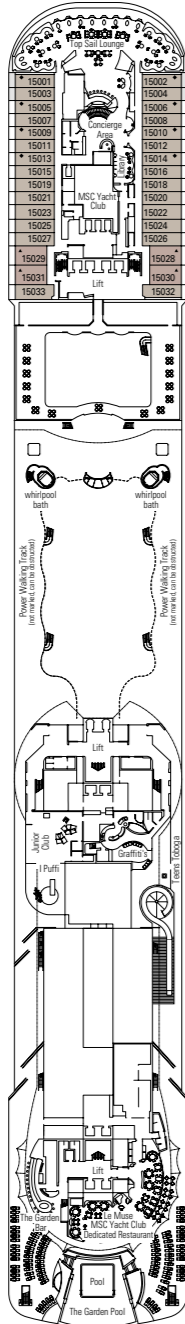

MSC Divina

Use the deck plans to select your ideal cabin.
Choose the deck you wish then use the colours to identify the category of accommodation you desire.

Cabins 1751 | Guests 4345

Cabin Categories and Experiences.

BELLA EXPERIENCE

- Interior
- Ocean View
- Balcony

FANTASTICA EXPERIENCE

- Interior
- Ocean View
- Balcony
- Family Cabins*
- Suite°

AUREA EXPERIENCE

- Balcony
- Suite°
- Suite

MSC YACHT CLUB

- Deluxe Suite
- Grand Suite
- Executive & Family Suite°
- Royal Suite

LEGEND

- ▲ Sofa bed
- ◆ Double sofa bed
- 3rd bed is a pullman bed
- 3rd and 4th beds are pullman beds
- ↔ Connecting Cabins
- Cabins with panoramic sealed window
- H Cabins for guests with disabilities or reduced mobility
- ★ Juliet balcony (non-walkable area)
- Cabins with partial view
- Balcony with metal balustrade
- Balcony with half glass half metal balustrade

DECK 16
URANO

DECK 15
MERCURIO

DECK 13
CUPIDO

DECK 12
AURORA

DECK 11
IRIDE

DECK 10
GIUNONE

DECK 9
MINERVA

DECK 8
ARTEMIDE