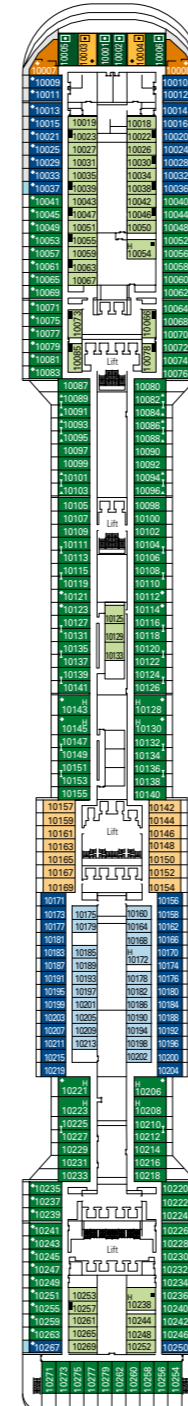

MSC Divina

Use the deck plans to select your ideal cabin.
Choose the deck you wish then use the colours to identify the category of accommodation you desire.

Cabins 1751 | Guests 4345

Cabin Categories and Experiences.

LEGEND

- ▲ Sofa bed
- ◆ Double sofa bed
- 3rd bed is a pullman bed
- 3rd and 4th beds are pullman beds
- ↔ Connecting Cabins
- Cabins with panoramic sealed window
- H Cabins for guests with disabilities or reduced mobility
- ★ Juliet balcony (non-walkable area)
- Cabins with partial view
- Balcony with metal balustrade
- Balcony with half glass half metal balustrade

DECK 16
URANO

DECK 15
MERCURIO

DECK 13
CUPIDO

DECK 12
AURORA

DECK 11
IRIDE

DECK 10
GIUNONE

DECK 9
MINERVA

DECK 8
ARTEMIDE

DECK 5
SATURNO

*Data and descriptions are subject to change and will be verified at the time of booking.