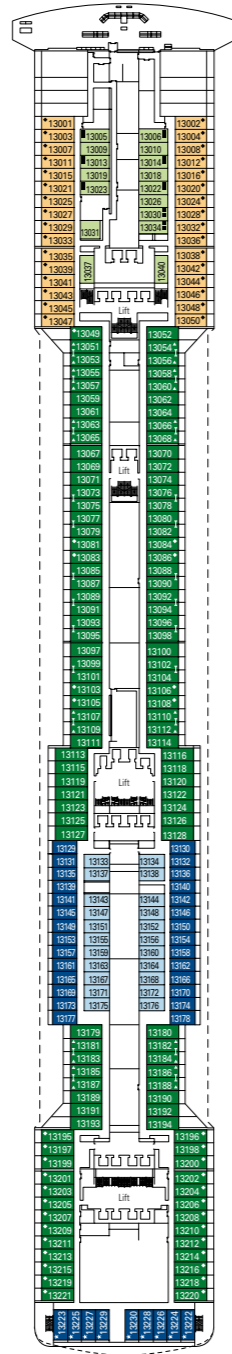

MSC Divina

Use the deck plans to select your ideal cabin.
Choose the deck you wish then use the colours to identify the category of accommodation you desire.

Cabins 1751 | Guests 4345

Cabin Categories and Experiences.

LEGEND

- ▲ Sofa bed
- ◆ Double sofa bed
- 3rd bed is a pullman bed
- 3rd and 4th beds are pullman beds
- ↔ Connecting Cabins
- Cabins with panoramic sealed window
- H Cabins for guests with disabilities or reduced mobility
- ★ Juliet balcony (non-walkable area)
- Cabins with partial view
- Balcony with metal balustrade
- Balcony with half glass half metal balustrade

* The ship offers many family cabins which are the combination of 2 connected cabins. Please contact your travel agent for all the available options.
 • All cabins have one double bed convertible to two single beds.
 • 3rd bed available in all categories except for Interior Bella and Suite Fantastica.
 • 4th bed available in all categories except for Interior Bella, Suite Fantastica and MSC Yacht Club Grand Suite.
 ° Sealed panoramic window.

DECK 16
URANO

DECK 15
MERCURIO

DECK 13
CUPIDO

DECK 12
AURORA

DECK 11
IRIDE

DECK 10
GIUNONE

DECK 9
MINERVA

DECK 8
ARTEMIDE