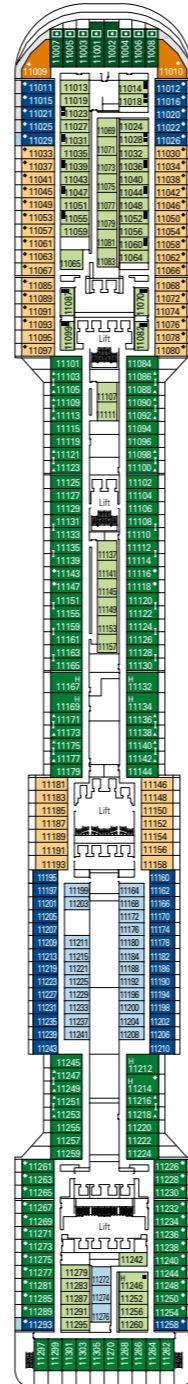

MSC Divina

Use the deck plans to select your ideal cabin.
Choose the deck you wish then use the colours to identify the category of accommodation you desire.

Cabins 1751 | Guests 4345

Cabin Categories and Experiences.

LEGEND

- ▲ Sofa bed
- ◆ Double sofa bed
- 3rd bed is a pullman bed
- 3rd and 4th beds are pullman beds
- ↔ Connecting Cabins
- Cabins with panoramic sealed window
- H Cabins for guests with disabilities or reduced mobility
- ★ Juliet balcony (non-walkable area)
- Cabins with partial view
- Balcony with metal balustrade
- Balcony with half glass half metal balustrade

DECK 16
URANO

DECK 15
MERCURIO

DECK 13
CUPIDO

DECK 12
AURORA

DECK 11
IRIDE

DECK 10
GIUNONE

DECK 9
MINERVA

DECK 8
ARTEMIDE

DECK 5
SATURNO

*Data and descriptions are subject to change and will be verified at the time of booking.