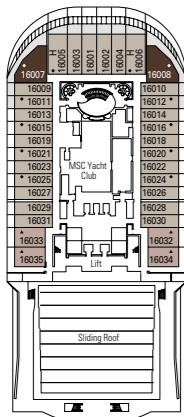

DECK 16
URANO