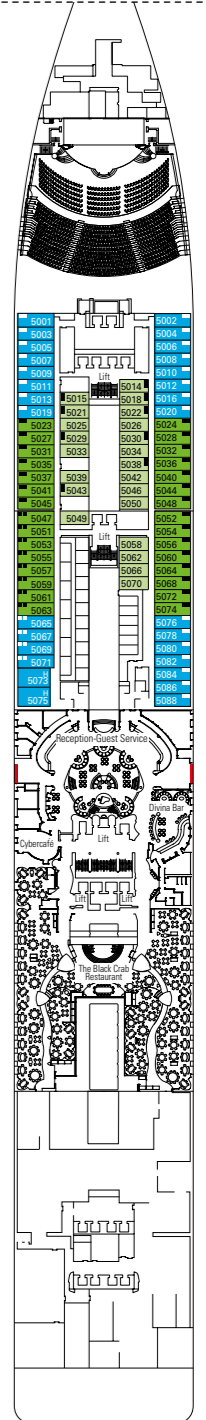

MSC Divina

Use the deck plans to select your ideal cabin.
Choose the deck you wish then use the colours to identify the category of accommodation you desire.

Cabins 1751 | Guests 4345

Cabin Categories and Experiences.

LEGEND

- ▲ Sofa bed
- ◆ Double sofa bed
- 3rd bed is a pullman bed
- 3rd and 4th beds are pullman beds
- ↔ Connecting Cabins
- Cabins with panoramic sealed window
- H Cabins for guests with disabilities or reduced mobility
- ★ Juliet balcony (non-walkable area)
- Cabins with partial view
- Balcony with metal balustrade
- Balcony with half glass half metal balustrade

DECK 16
URANO

DECK 15
MERCURIO

DECK 13
CUPIDO

DECK 12
AURORA

DECK 11
IRIDE

DECK 10
GIUNONE

DECK 9
MINERVA

DECK 8
ARTEMIDE

DECK 5
SATURNO

*Data and descriptions are subject to change and will be verified at the time of booking.