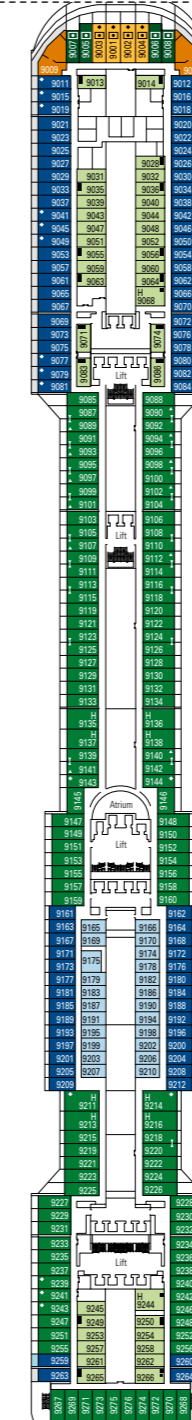

MSC Divina

Use the deck plans to select your ideal cabin.
Choose the deck you wish then use the colours to identify the category of accommodation you desire.

Cabins 1751 | Guests 4345

Cabin Categories and Experiences.

LEGEND

- ▲ Sofa bed
- ◆ Double sofa bed
- 3rd bed is a pullman bed
- 3rd and 4th beds are pullman beds
- ↔ Connecting Cabins
- Cabins with panoramic sealed window
- H Cabins for guests with disabilities or reduced mobility
- ★ Juliet balcony (non-walkable area)
- Cabins with partial view
- Balcony with metal balustrade
- Balcony with half glass half metal balustrade

DECK 16
URANO

DECK 15
MERCURIO

DECK 13
CUPIDO

DECK 12
AURORA

DECK 11
IRIDE

DECK 10
GIUNONE

DECK 9
MINERVA

DECK 8
ARTEMIDE

DECK 5
SATURNO

*Data and descriptions are subject to change and will be verified at the time of booking.