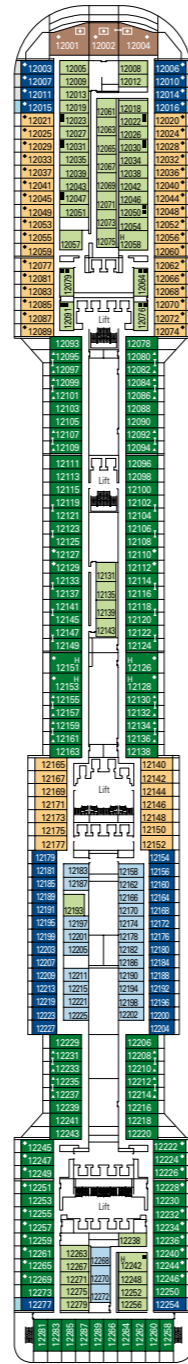

MSC Divina

Use the deck plans to select your ideal cabin.
Choose the deck you wish then use the colours to identify the category of accommodation you desire.

Cabins 1751 | Guests 4345

Cabin Categories and Experiences.

LEGEND

- ▲ Sofa bed
- ◆ Double sofa bed
- 3rd bed is a pullman bed
- 3rd and 4th beds are pullman beds
- ↔ Connecting Cabins
- Cabins with panoramic sealed window
- H Cabins for guests with disabilities or reduced mobility
- ★ Juliet balcony (non-walkable area)
- Cabins with partial view
- Balcony with metal balustrade
- Balcony with half glass half metal balustrade

* The ship offers many family cabins which are the combination of 2 connected cabins. Please contact your travel agent for all the available options.
 • All cabins have one double bed convertible to two single beds.
 • 3rd bed available in all categories except for Interior Bella and Suite Fantastica.
 • 4th bed available in all categories except for Interior Bella, Suite Fantastica and MSC Yacht Club Grand Suite.
 ° Sealed panoramic window.

DECK 16
URANO

DECK 15
MERCURIO

DECK 13
CUPIDO

DECK 12
AURORA

DECK 11
IRIDE

DECK 10
GIUNONE

DECK 9
MINERVA

DECK 8
ARTEMIDE