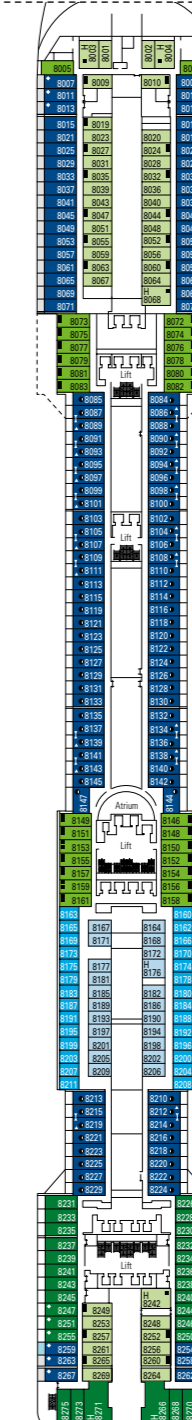

MSC Divina

Use the deck plans to select your ideal cabin.
Choose the deck you wish then use the colours to identify the category of accommodation you desire.

Cabins 1751 | Guests 4345

Cabin Categories and Experiences.

LEGEND

- ▲ Sofa bed
- ◆ Double sofa bed
- 3rd bed is a pullman bed
- 3rd and 4th beds are pullman beds
- ↔ Connecting Cabins
- Cabins with panoramic sealed window
- H Cabins for guests with disabilities or reduced mobility
- ★ Juliet balcony (non-walkable area)
- Cabins with partial view
- Balcony with metal balustrade
- Balcony with half glass half metal balustrade

DECK 16
URANO

DECK 15
MERCURIO

DECK 13
CUPIDO

DECK 12
AURORA

DECK 11
IRIDE

DECK 10
GIUNONE

DECK 9
MINERVA

DECK 8
ARTEMIDE

DECK 5
SATURNO

*Data and descriptions are subject to change and will be verified at the time of booking.